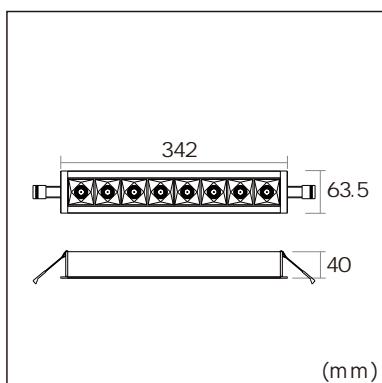

ELFOO - D5 Recessed luminaires

23.004.24016

GENERAL

Ceiling
Recessed
White
IP20
1552 lm
Beam Angle 55°
UG R < 18

LED

4000K neutral white
C R I 80
L80(B10)50,000H
SDC M < 3

PHYSICAL

length 342 mm
width 63.5 mm
height 40 mm
0.55 kg

ELECTRICAL

DALI Dimming
12W
130 lm/W
AC 200-240V

The data values for the luminous flux are initially subject to a tolerance of +/- 10%, those for the electrical connected load are initially subject to a tolerance of +/- 10%, and those for the colour temperature are initially subject to a tolerance of +/- 150K. Product illustrations serve as examples and may differ from the original. No liability is assumed for typographical or printing errors. We reserve the right to make alterations in the interest of improving our products.