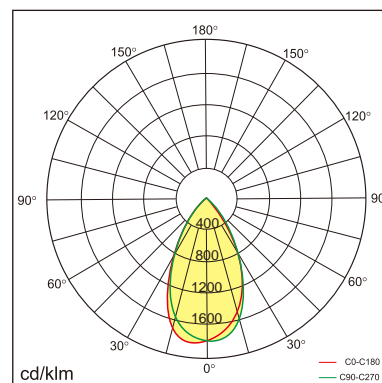

ELFOO - D5 Recessed luminaires

23.004.24016

GENERAL

Ceiling
Recessed
White
IP20
1552 lm
Beam Angle 55°
UG R < 18

LED

4000K neutral white
C R I 80
L80(B10)50,000H
SDC M < 3

PHYSICAL

length 342 mm
width 63.5 mm
height 40 mm
0.55 kg

ELECTRICAL

DALI Dimming
12W
130 lm/W
AC 200-240V

The data values for the luminous flux are initially subject to a tolerance of +/- 10%, those for the electrical connected load are initially subject to a tolerance of +/- 10%, and those for the colour temperature are initially subject to a tolerance of +/- 150K. Product illustrations serve as examples and may differ from the original. No liability is assumed for typographical or printing errors. We reserve the right to make alterations in the interest of improving our products.