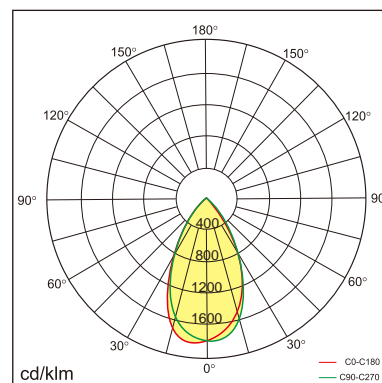

ELFOO - D5 Recessed luminaires

23.004.33011

GENERAL

Ceiling
Recessed
Silver
IP20
1552 lm
Beam Angle 55°
UG R<18

LED

3000K warm weiss
CRI 80
L80(B10)50,000H
SDCM <3

PHYSICAL

length 342 mm
width 63.5 mm
height 40 mm
0.55 kg

ELECTRICAL

1~10V Dimming
12W
130 lm/W
AC 200~240V

The data values for the luminous flux are initially subject to a tolerance of +/- 10%, those for the electrical connected load are initially subject to a tolerance of +/- 10%, and those for the colour temperature are initially subject to a tolerance of +/- 150K, Product illustrations serve as examples and may differ from the original. No liability is assumed for typographical or printing errors. We reserve the right to make alterations in the interest of improving our products.