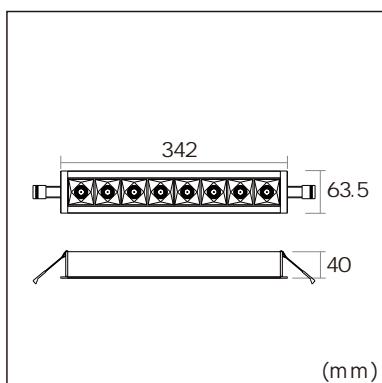

ELFOO - D5 Recessed luminaires

23.004.33011

GENERAL

Ceiling
Recessed
Silver
IP20
1552 lm
Beam Angle 55°
UG R<18

LED

3000K warm weiss
CRI 80
L80(B10)50,000H
SDCM <3

PHYSICAL

length 342 mm
width 63.5 mm
height 40 mm
0.55 kg

ELECTRICAL

1~10V Dimming
12W
130 lm/W
AC 200~240V

The data values for the luminous flux are initially subject to a tolerance of +/- 10%, those for the electrical connected load are initially subject to a tolerance of +/- 10%, and those for the colour temperature are initially subject to a tolerance of +/- 150K, Product illustrations serve as examples and may differ from the original. No liability is assumed for typographical or printing errors. We reserve the right to make alterations in the interest of improving our products.