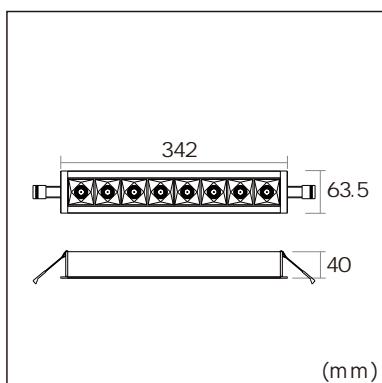

ELFOO - D5 Recessed luminaires

23.004.13007

GENERAL

Ceiling
Recessed
black
IP20
1552 lm
Beam Angle 55°
UGR <18

LED

3000K warm weiss
CRI 80
L80(B10)50,000H
SDCM <3

PHYSICAL

length 342 mm
width 63.5 mm
height 40 mm
0.55 kg

ELECTRICAL

1~10V Dimming
12W
130 lm/W
AC 200~240V

The data values for the luminous flux are initially subject to a tolerance of +/- 10%, those for the electrical connected load are initially subject to a tolerance of +/- 10%, and those for the colour temperature are initially subject to a tolerance of +/- 150K. Product illustrations serve as examples and may differ from the original. No liability is assumed for typographical or printing errors. We reserve the right to make alterations in the interest of improving our products.