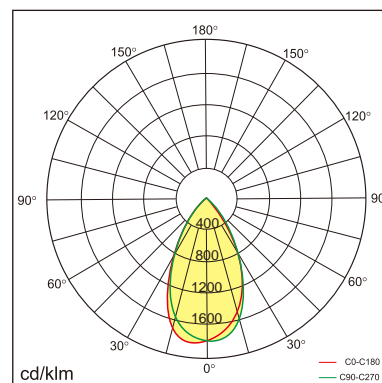

ELFOO - D5 Recessed luminaires

23.004.13007

GENERAL

Ceiling
Recessed
black
IP20
1552 lm
Beam Angle 55°
UGR <18

LED

3000K warm weiss
CRI 80
L80(B10)50,000H
SDCM <3

PHYSICAL

length 342 mm
width 63.5 mm
height 40 mm
0.55 kg

ELECTRICAL

1~10V Dimming
12W
130 lm/W
AC 200~240V

The data values for the luminous flux are initially subject to a tolerance of +/- 10%, those for the electrical connected load are initially subject to a tolerance of +/- 10%, and those for the colour temperature are initially subject to a tolerance of +/- 150K. Product illustrations serve as examples and may differ from the original. No liability is assumed for typographical or printing errors. We reserve the right to make alterations in the interest of improving our products.