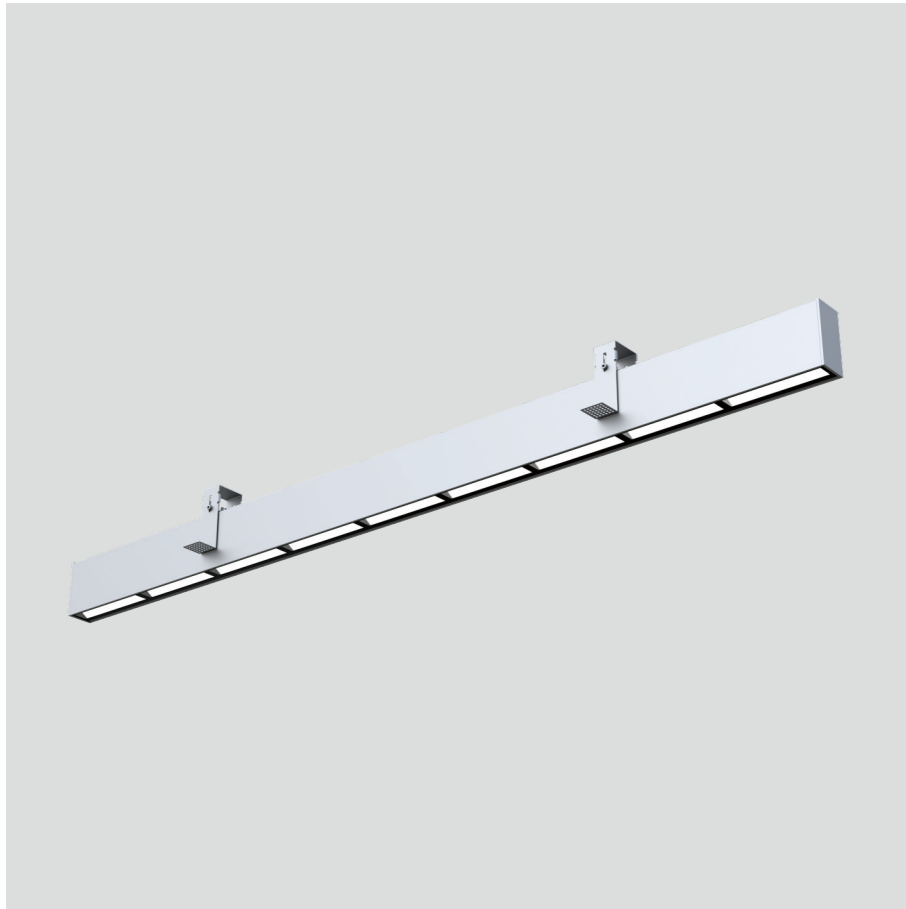

23.005.34018

GENERAL

Ceiling
Recessed
Silver
IP20
2800 lm
Beam Angle /
UGR<19

LED

4000K neutral white
CRI ≥ 80
L80(B10)50,000H
SDCM <3

PHYSICAL

length 1204 mm
width 40 mm
height 80 mm
3.4 kg

ELECTRICAL

DALI Dimming
30W
100 lm/W
AC200~240V