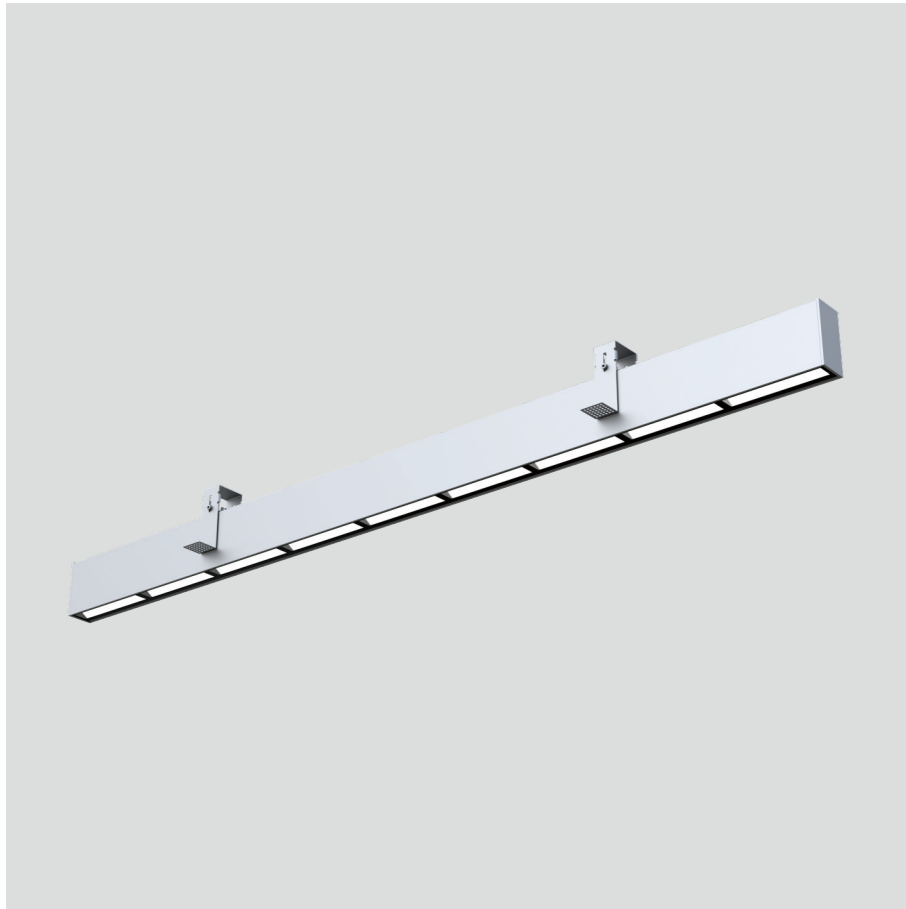

## GENERAL

Ceiling  
Recessed  
Silver  
IP20  
2800 lm  
Beam Angle /  
UGR<19

## PHYSICAL

length 1204 mm  
width 40 mm  
height 80 mm  
3.4 kg