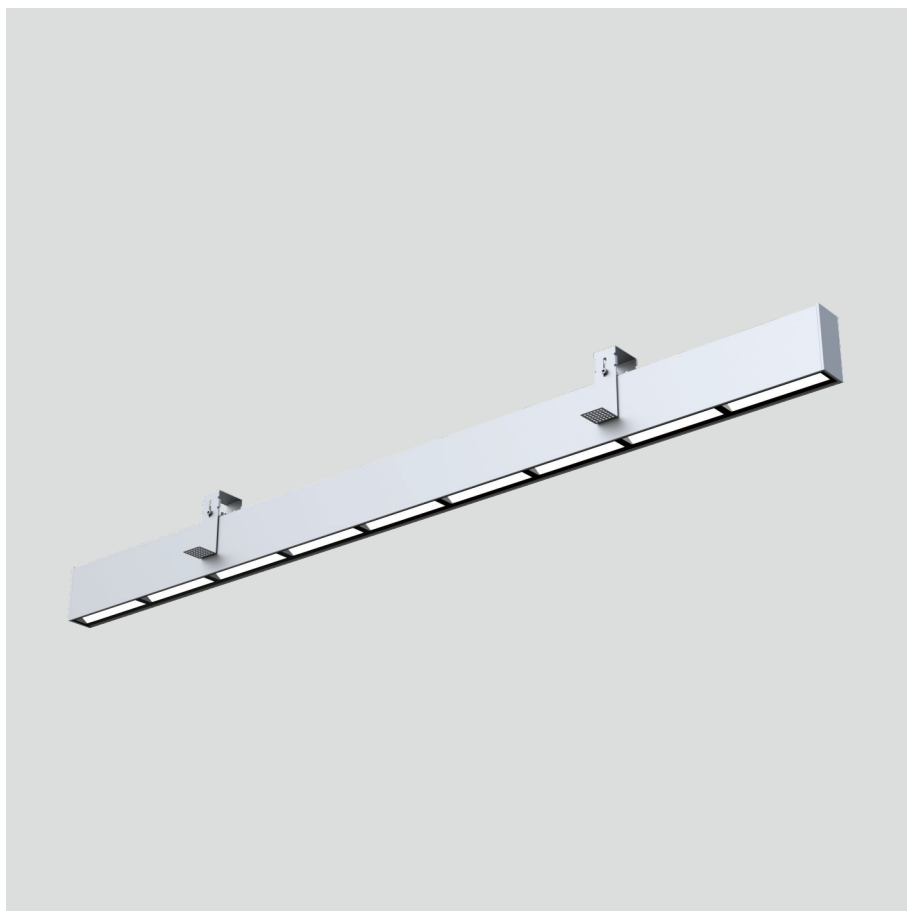

## GENERAL

Ceiling  
Recessed  
Silver  
IP20  
2800 lm  
Beam Angle /  
UGR<19

## PHYSICAL

length 1204 mm  
width 40 mm  
height 80 mm  
3.4 kg