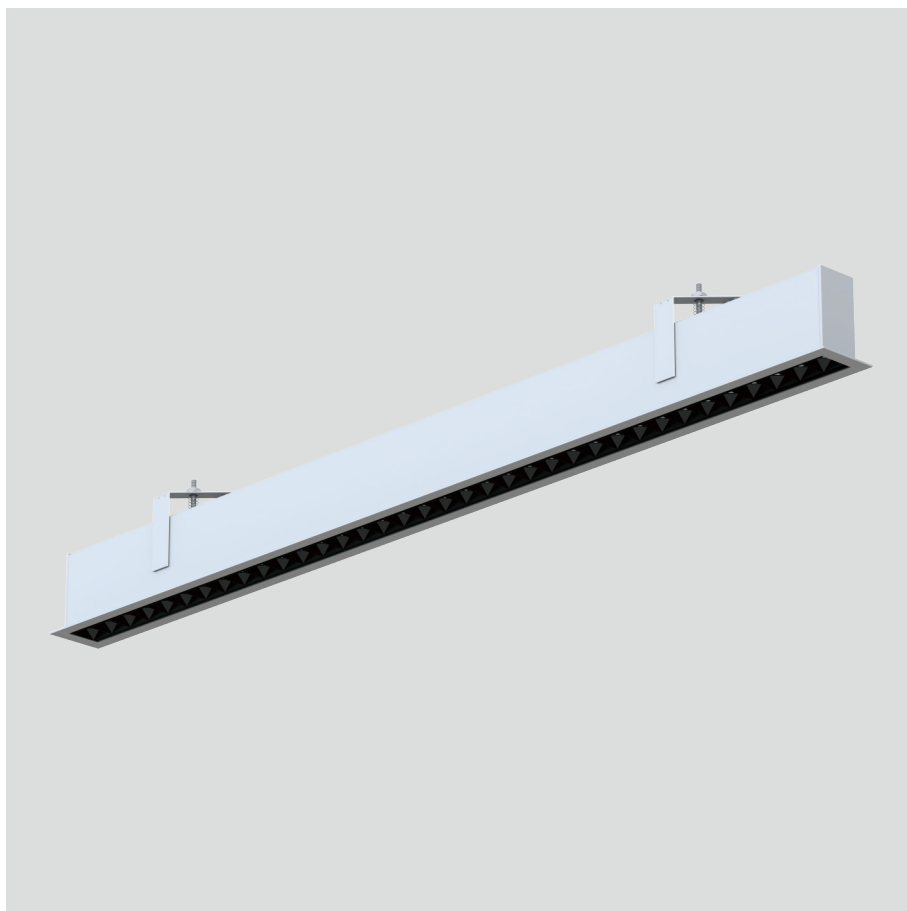

Freyr-R1

Recessed luminaires

23.007.33005

GENERAL

Ceiling
Recessed
Silver
IP20
3000 lm
Beam Angle 50°
UGR<10

LED

3000K warm white
CRI ≥ 80
L80(B10)50,000H
SDCM <3

PHYSICAL

length 980 mm
width 60 mm
height 80 mm
2.8 kg

ELECTRICAL

No Dimming
30W
100 lm/W
AC200~240V

The data values for the luminous flux are initially subject to a tolerance of +/- 10%, those for the electrical connected load are initially subject to a tolerance of +/- 10%, and those for the colour temperature are initially subject to a tolerance of +/- 150 K. Product illustrations serve as examples and may differ from the original. No liability is assumed for typographical or printing errors. We reserve the right to make alterations in the interest of improving our products.