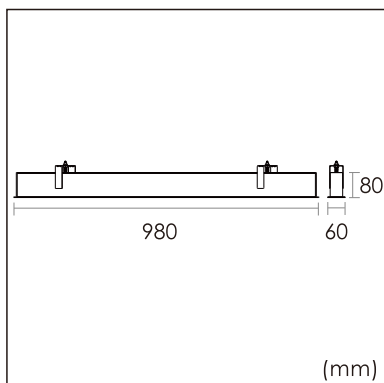

Freyr-R1

Recessed luminaires

23.007.33005

GENERAL

Ceiling
Recessed
Silver
IP20
3000 lm
Beam Angle 50°
UGR<10

LED

3000K warm white
CRI ≥ 80
L80(B10)50,000H
SDCM <3

PHYSICAL

length 980 mm
width 60 mm
height 80 mm
2.8 kg

ELECTRICAL

No Dimming
30W
100 lm/W
AC200~240V

The data values for the luminous flux are initially subject to a tolerance of +/- 10%, those for the electrical connected load are initially subject to a tolerance of +/- 10%, and those for the colour temperature are initially subject to a tolerance of +/- 150 K. Product illustrations serve as examples and may differ from the original. No liability is assumed for typographical or printing errors. We reserve the right to make alterations in the interest of improving our products.