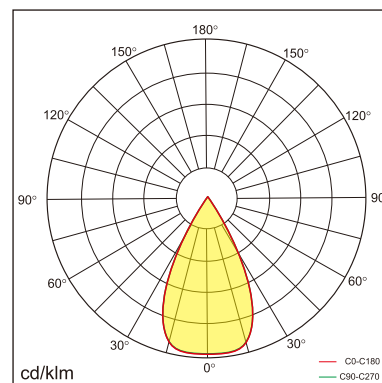

Freyr-R1

Recessed luminaires

23.007.33005

GENERAL

Ceiling
Recessed
Silver
IP20
3000 lm
Beam Angle 50°
UGR<10

LED

3000K warm white
CRI ≥ 80
L80(B10)50,000H
SDCM <3

PHYSICAL

length 980 mm
width 60 mm
height 80 mm
2.8 kg

ELECTRICAL

No Dimming
30W
100 lm/W
AC200~240V

The data values for the luminous flux are initially subject to a tolerance of +/- 10%, those for the electrical connected load are initially subject to a tolerance of +/- 10%, and those for the colour temperature are initially subject to a tolerance of +/- 150 K. Product illustrations serve as examples and may differ from the original. No liability is assumed for typographical or printing errors. We reserve the right to make alterations in the interest of improving our products.