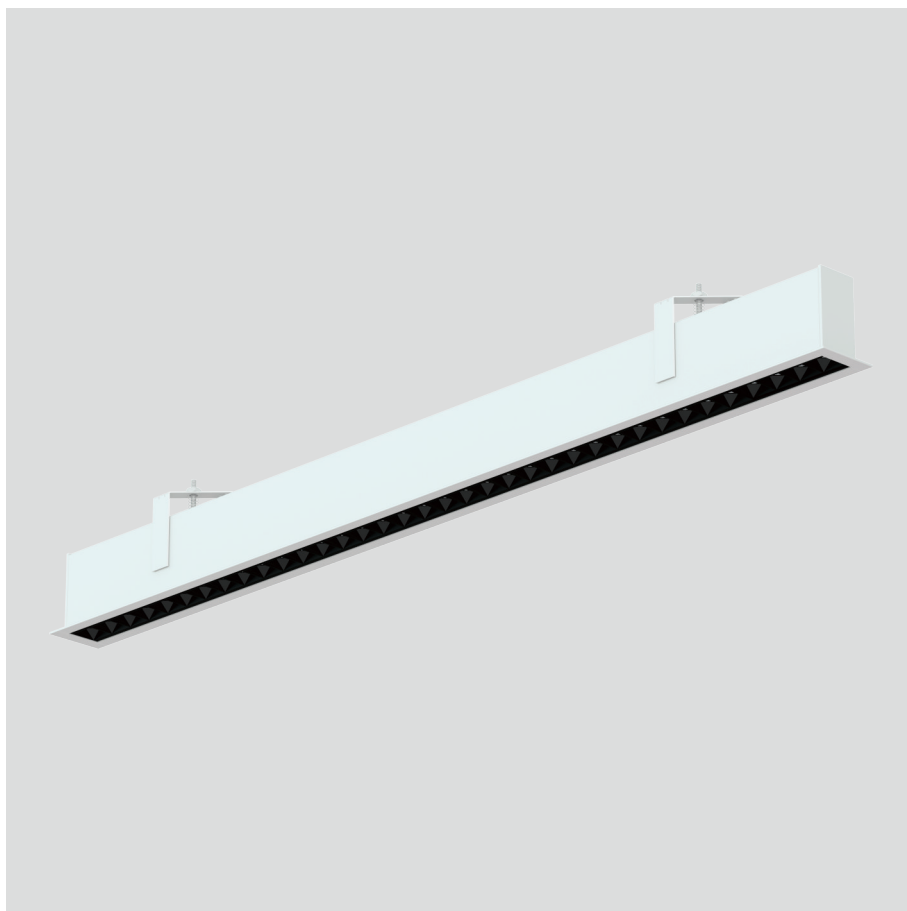

Freyr-R1

Recessed luminaires

23.007.23003

GENERAL

Ceiling
Recessed
White
IP20
3000 lm
Beam Angle 50°
UGR<10

LED

3000K warm white
CRI ≥ 80
L80(B10)50,000H
SDCM <3

PHYSICAL

length 980 mm
width 60 mm
height 80 mm
2.8 kg

ELECTRICAL

No Dimming
30W
100 lm/W
AC200~240V

The data values for the luminous flux are initially subject to a tolerance of +/- 10%, those for the electrical connected load are initially subject to a tolerance of +/- 10%, and those for the colour temperature are initially subject to a tolerance of +/- 150 K. Product illustrations serve as examples and may differ from the original. No liability is assumed for typographical or printing errors. We reserve the right to make alterations in the interest of improving our products.