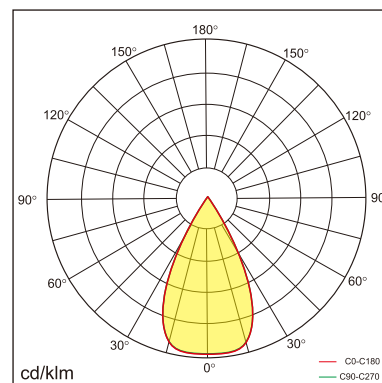

Freyr-R1

Recessed luminaires

23.007.23003

GENERAL

Ceiling
Recessed
White
IP20
3000 lm
Beam Angle 50°
UGR<10

LED

3000K warm white
CRI ≥ 80
L80(B10)50,000H
SDCM <3

PHYSICAL

length 980 mm
width 60 mm
height 80 mm
2.8 kg

ELECTRICAL

No Dimming
30W
100 lm/W
AC200~240V

The data values for the luminous flux are initially subject to a tolerance of +/- 10%, those for the electrical connected load are initially subject to a tolerance of +/- 10%, and those for the colour temperature are initially subject to a tolerance of +/- 150 K. Product illustrations serve as examples and may differ from the original. No liability is assumed for typographical or printing errors. We reserve the right to make alterations in the interest of improving our products.