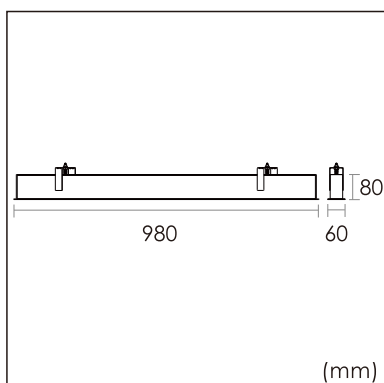

Freyr-R1

Recessed luminaires

23.007.23003

GENERAL

Ceiling
Recessed
White
IP20
3000 lm
Beam Angle 50°
UGR<10

LED

3000K warm white
CRI ≥ 80
L80(B10)50,000H
SDCM <3

PHYSICAL

length 980 mm
width 60 mm
height 80 mm
2.8 kg

ELECTRICAL

No Dimming
30W
100 lm/W
AC200~240V

The data values for the luminous flux are initially subject to a tolerance of +/- 10%, those for the electrical connected load are initially subject to a tolerance of +/- 10%, and those for the colour temperature are initially subject to a tolerance of +/- 150 K. Product illustrations serve as examples and may differ from the original. No liability is assumed for typographical or printing errors. We reserve the right to make alterations in the interest of improving our products.