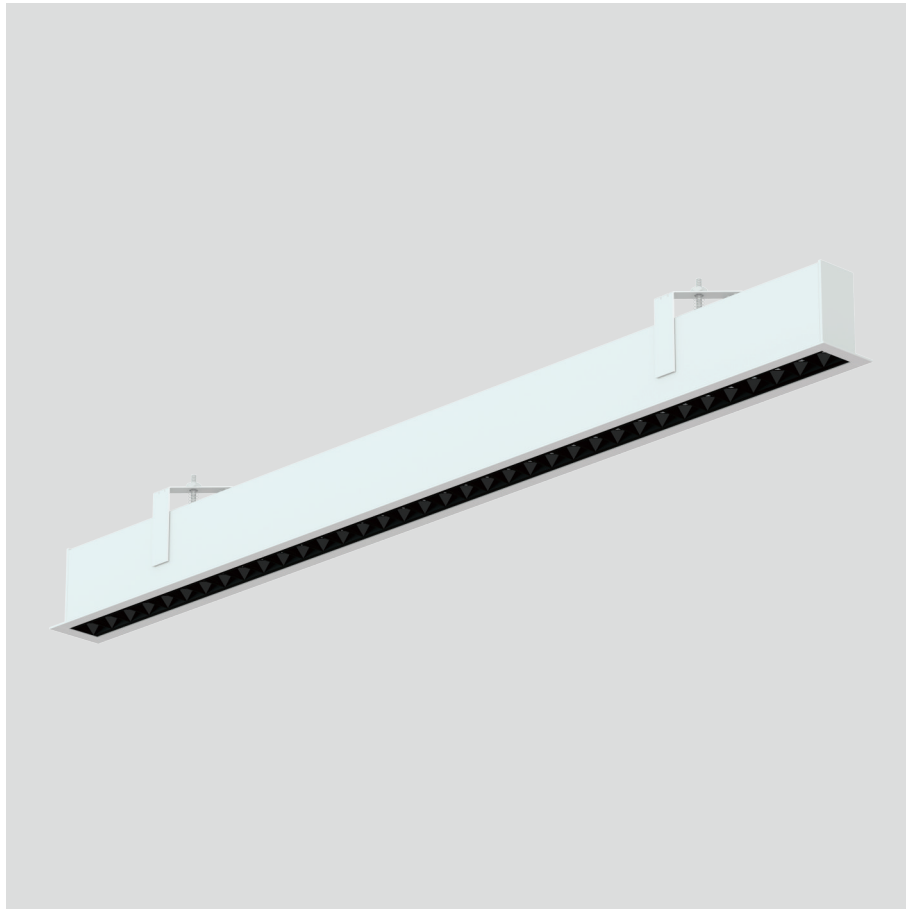

# Freyr-R1

Recessed luminaires

23.007.23021

## GENERAL

Ceiling  
Recessed  
White  
IP20  
4000 lm  
Beam Angle 50°  
UGR<10

## PHYSICAL

length 1192 mm  
width 60 mm  
height 80 mm  
2.8 kg