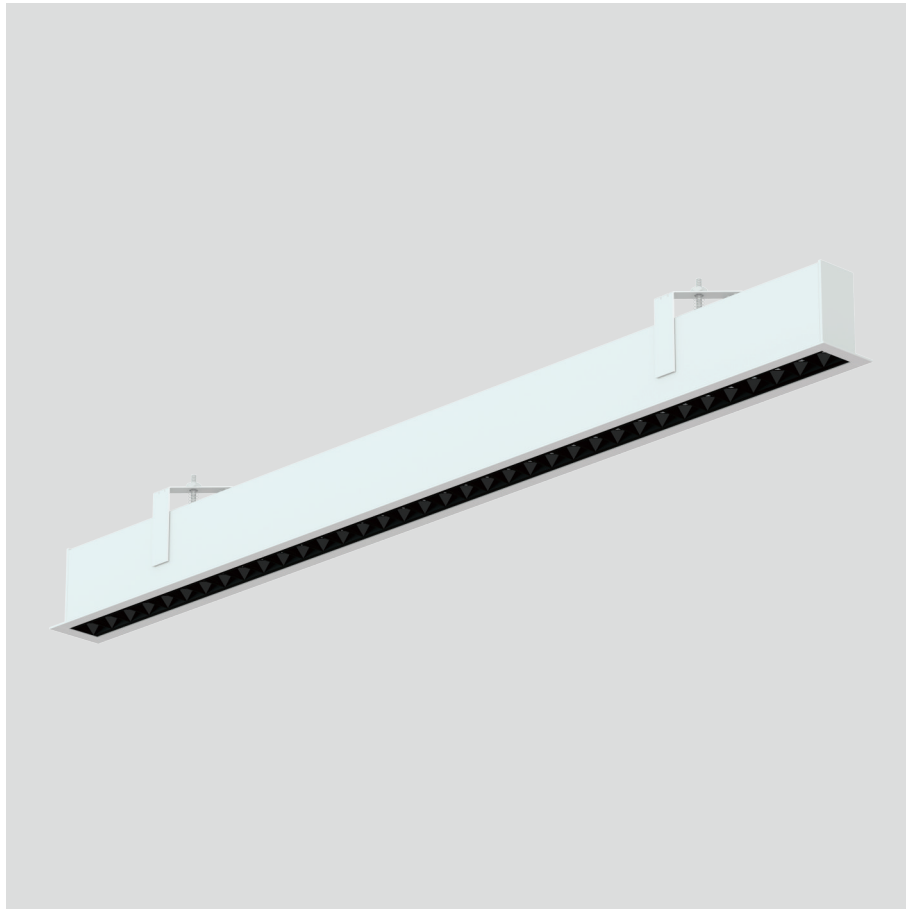

# Freyr-R1

Recessed luminaires

23.007.23027

## GENERAL

Ceiling  
Recessed  
White  
IP20  
4000 lm  
Beam Angle 50°  
UGR<10

## PHYSICAL

length 1192 mm  
width 60 mm  
height 80 mm  
2.8 kg