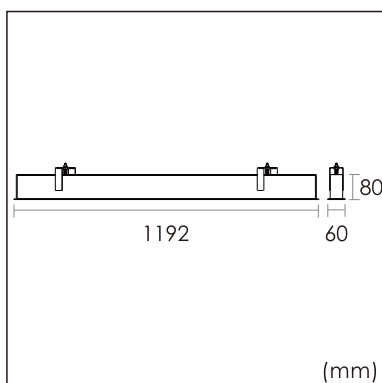

The data values for the luminous flux are initially subject to a tolerance of +/- 10%, those for the electrical connected load are initially subject to a tolerance of +/- 10%, and those for the colour temperature are initially subject to a tolerance of +/- 150 K. Product illustrations serve as examples and may differ from the original. No liability is assumed for typographical or printing errors. We reserve the right to make alterations in the interest of improving our products.