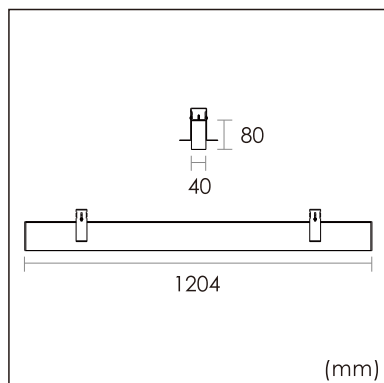

23.005.23009

GENERAL

Ceiling
Recessed
White
IP20
2800 lm
Beam Angle /
UGR<19

LED

3000K warm white
CRI ≥ 80
L80(B10)50,000H
SDCM <3

PHYSICAL

length 1204 mm
width 40 mm
height 80 mm
3.4 kg

ELECTRICAL

1~10V Dimming
30W
100 lm/W
AC200~240V

The data values for the luminous flux are initially subject to a tolerance of +/- 10%, those for the electrical connected load are initially subject to a tolerance of +/- 10%, and those for the colour temperature are initially subject to a tolerance of +/- 150 K. Product illustrations serve as examples and may differ from the original. No liability is assumed for typographical or printing errors. We reserve the right to make alterations in the interest of improving our products.