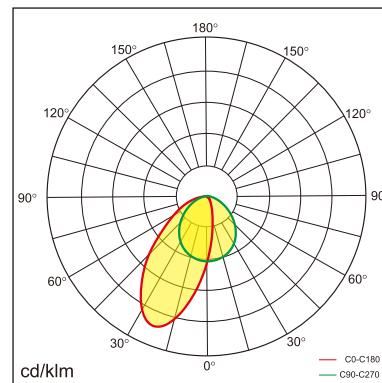

23.005.23009

GENERAL

Ceiling
Recessed
White
IP20
2800 lm
Beam Angle /
UGR<19

LED

3000K warm white
CRI ≥ 80
L80(B10)50,000H
SDCM <3

PHYSICAL

length 1204 mm
width 40 mm
height 80 mm
3.4 kg

ELECTRICAL

1~10V Dimming
30W
100 lm/W
AC200~240V

The data values for the luminous flux are initially subject to a tolerance of +/- 10%, those for the electrical connected load are initially subject to a tolerance of +/- 10%, and those for the colour temperature are initially subject to a tolerance of +/- 150 K. Product illustrations serve as examples and may differ from the original. No liability is assumed for typographical or printing errors. We reserve the right to make alterations in the interest of improving our products.