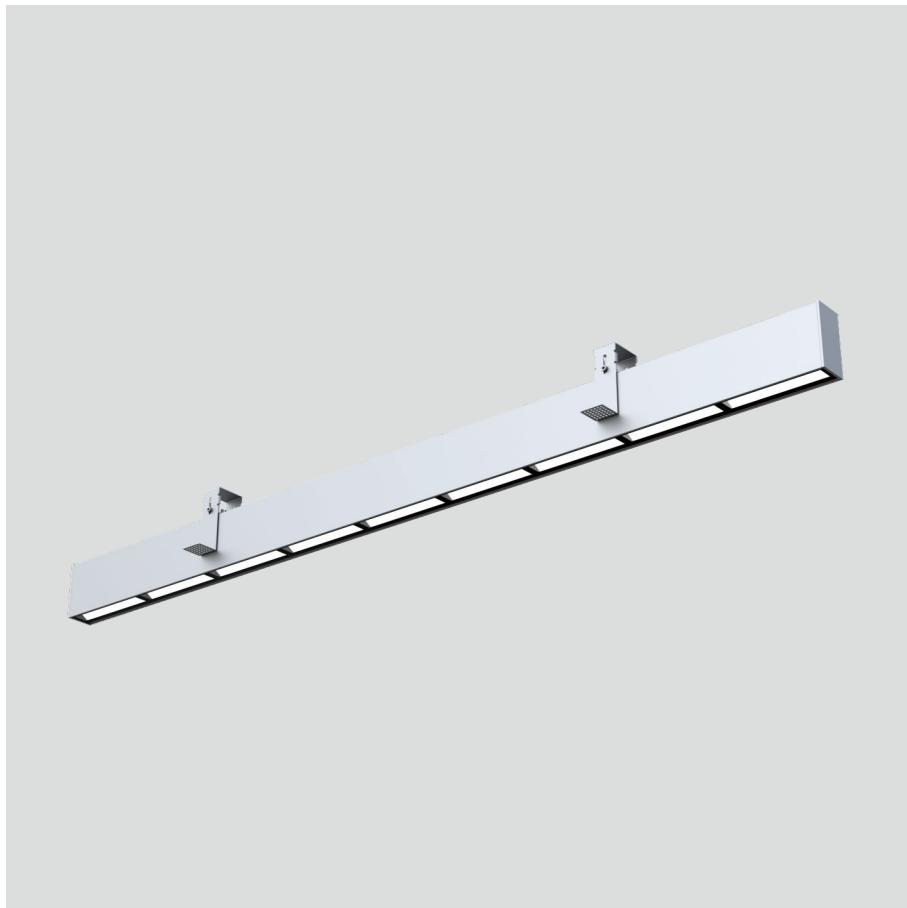

23.005.33005

GENERAL

Ceiling
Recessed
Silver
IP20
2800 lm
Beam Angle /
UGR<19

LED

3000K warm white
CRI ≥ 80
L80(B10)50,000H
SDCM <3

PHYSICAL

length 1204 mm
width 40 mm
height 80 mm
3.4 kg

ELECTRICAL