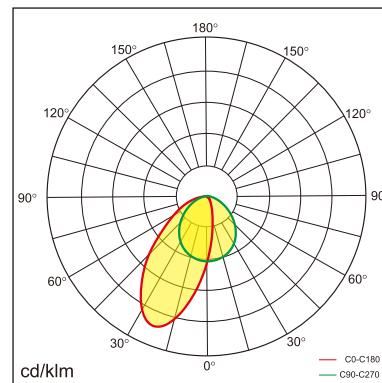

23.005.33005

GENERAL

Ceiling
Recessed
Silver
IP20
2800 lm
Beam Angle /
UGR<19

LED

3000K warm white
CRI ≥ 80
L80(B10)50,000H
SDCM <3

PHYSICAL

length 1204 mm
width 40 mm
height 80 mm
3.4 kg

ELECTRICAL

No Dimming
30W
100 lm/W
AC200~240V

The data values for the luminous flux are initially subject to a tolerance of +/- 10%, those for the electrical connected load are initially subject to a tolerance of +/- 10%, and those for the colour temperature are initially subject to a tolerance of +/- 150 K. Product illustrations serve as examples and may differ from the original. No liability is assumed for typographical or printing errors. We reserve the right to make alterations in the interest of improving our products.