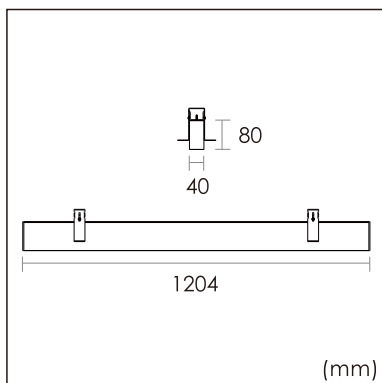

23.005.33005

GENERAL

Ceiling
Recessed
Silver
IP20
2800 lm
Beam Angle /
UGR<19

LED

3000K warm white
CRI ≥ 80
L80(B10)50,000H
SDCM <3

PHYSICAL

length 1204 mm
width 40 mm
height 80 mm
3.4 kg

ELECTRICAL

No Dimming
30W
100 lm/W
AC200~240V

The data values for the luminous flux are initially subject to a tolerance of +/- 10%, those for the electrical connected load are initially subject to a tolerance of +/- 10%, and those for the colour temperature are initially subject to a tolerance of +/- 150 K. Product illustrations serve as examples and may differ from the original. No liability is assumed for typographical or printing errors. We reserve the right to make alterations in the interest of improving our products.