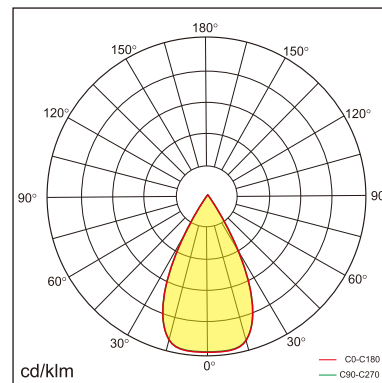

Freyr-R1

Recessed luminaires

23.007.33023

GENERAL

Ceiling
Recessed
Silver
IP20
4000 lm
Beam Angle 50°
UGR<10

LED

3000K warm white
CRI ≥ 80
L80(B10)50,000H
SDCM <3

PHYSICAL

length 1192 mm
width 60 mm
height 80 mm
2.8 kg

ELECTRICAL

No Dimming
40W
100 lm/W
AC200~240V

The data values for the luminous flux are initially subject to a tolerance of +/- 10%, those for the electrical connected load are initially subject to a tolerance of +/- 10%, and those for the colour temperature are initially subject to a tolerance of +/- 150 K. Product illustrations serve as examples and may differ from the original. No liability is assumed for typographical or printing errors. We reserve the right to make alterations in the interest of improving our products.