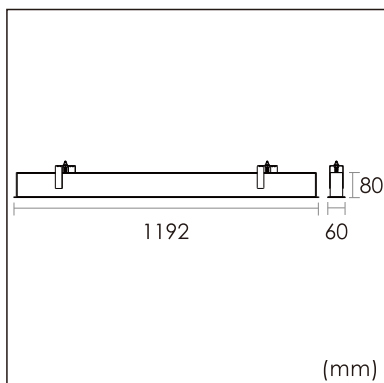

Freyr-R1

Recessed luminaires

23.007.33023

GENERAL

Ceiling
Recessed
Silver
IP20
4000 lm
Beam Angle 50°
UGR<10

LED

3000K warm white
CRI ≥ 80
L80(B10)50,000H
SDCM <3

PHYSICAL

length 1192 mm
width 60 mm
height 80 mm
2.8 kg

ELECTRICAL

No Dimming
40W
100 lm/W
AC200~240V

The data values for the luminous flux are initially subject to a tolerance of +/- 10%, those for the electrical connected load are initially subject to a tolerance of +/- 10%, and those for the colour temperature are initially subject to a tolerance of +/- 150 K. Product illustrations serve as examples and may differ from the original. No liability is assumed for typographical or printing errors. We reserve the right to make alterations in the interest of improving our products.