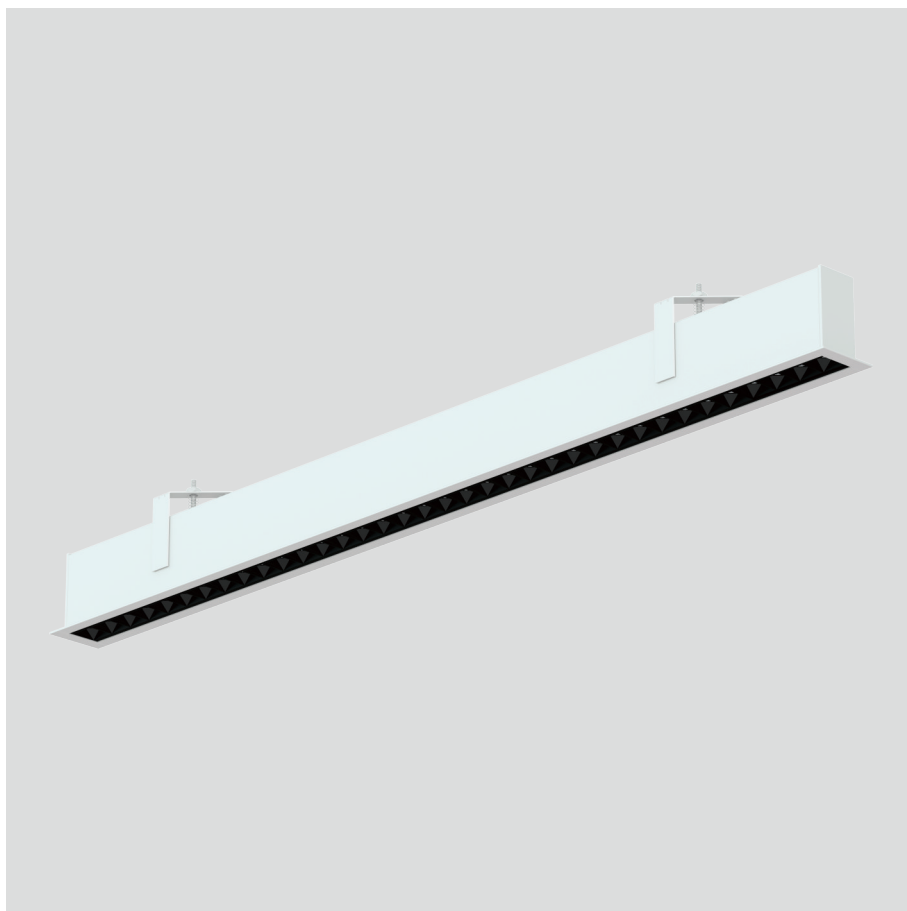

Freyr-R1

Recessed luminaires

23.007.33023

GENERAL

Ceiling
Recessed
Silver
IP20
4000 lm
Beam Angle 50°
UGR<10

LED

3000K warm white
CRI ≥ 80
L80(B10)50,000H
SDCM <3

PHYSICAL

length 1192 mm
width 60 mm
height 80 mm
2.8 kg

ELECTRICAL

No Dimming
40W
100 lm/W
AC200~240V

The data values for the luminous flux are initially subject to a tolerance of +/- 10%, those for the electrical connected load are initially subject to a tolerance of +/- 10%, and those for the colour temperature are initially subject to a tolerance of +/- 150 K. Product illustrations serve as examples and may differ from the original. No liability is assumed for typographical or printing errors. We reserve the right to make alterations in the interest of improving our products.