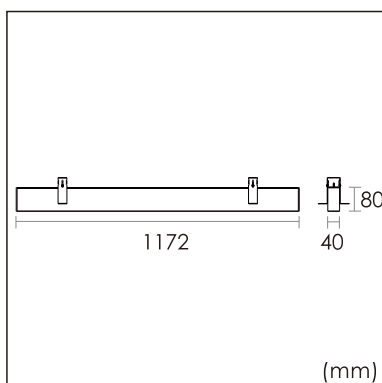

Freyr-R0

Recessed luminaires

23.006.23027

GENERAL

Ceiling
Recessed
White
IP20
4000 lm
Beam Angle 50°
UGR<10

LED

3000K warm white
CRI ≥ 80
L80(B10)50,000H
SDCM <3

PHYSICAL

length 1172 mm
width 40 mm
height 80 mm
3.3 kg

ELECTRICAL

1~10V Dimming
40W
100 lm/W
AC200~240V

The data values for the luminous flux are initially subject to a tolerance of +/- 10%, those for the electrical connected load are initially subject to a tolerance of +/- 10%, and those for the colour temperature are initially subject to a tolerance of +/- 150 K. Product illustrations serve as examples and may differ from the original. No liability is assumed for typographical or printing errors. We reserve the right to make alterations in the interest of improving our products.