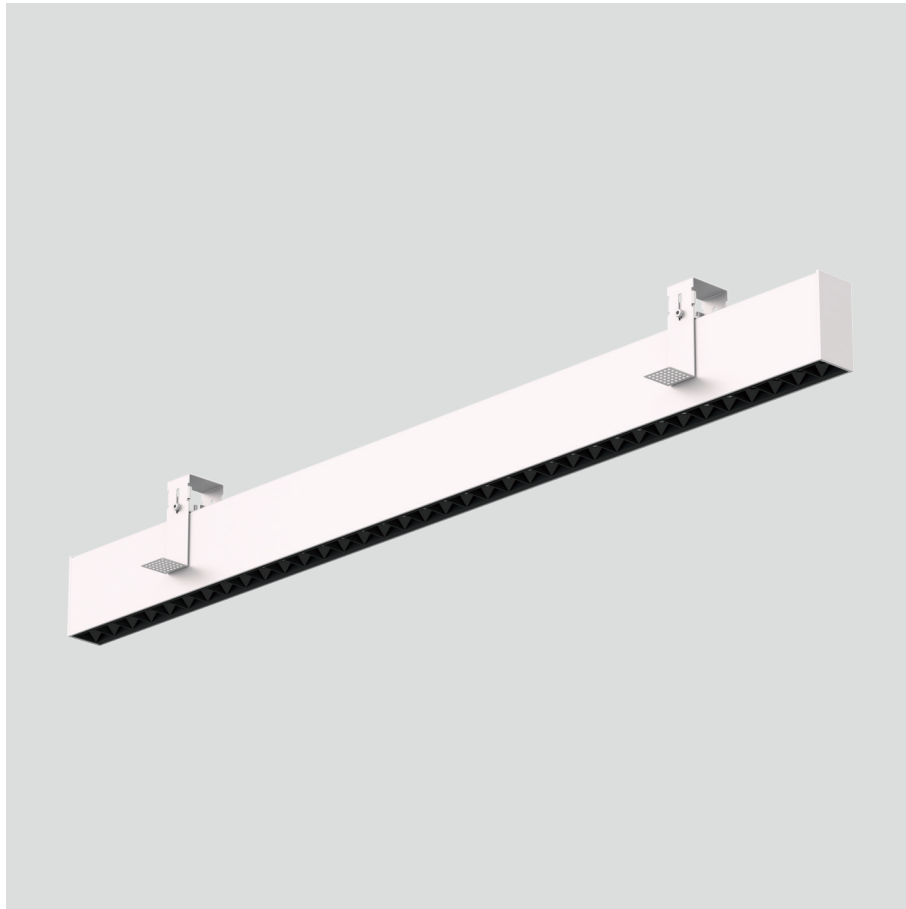

Freyr-R0

Recessed luminaires

23.006.23027

GENERAL

Ceiling
Recessed
White
IP20
4000 lm
Beam Angle 50°
UGR<10

LED

3000K warm white
CRI ≥ 80
L80(B10)50,000H
SDCM <3

PHYSICAL

length 1172 mm
width 40 mm
height 80 mm
3.3 kg

ELECTRICAL

1~10V Dimming
40W
100 lm/W
AC200~240V

The data values for the luminous flux are initially subject to a tolerance of +/- 10%, those for the electrical connected load are initially subject to a tolerance of +/- 10%, and those for the colour temperature are initially subject to a tolerance of +/- 150 K. Product illustrations serve as examples and may differ from the original. No liability is assumed for typographical or printing errors. We reserve the right to make alterations in the interest of improving our products.