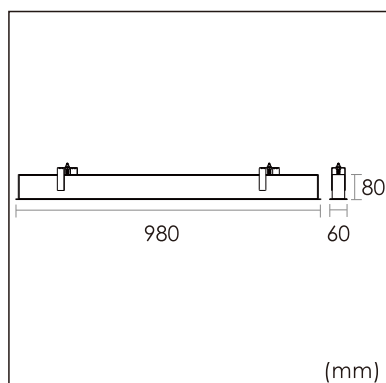

The data values for the luminous flux are initially subject to a tolerance of +/- 10%, those for the electrical connected load are initially subject to a tolerance of +/- 10%, and those for the colour temperature are initially subject to a tolerance of +/- 150 K. Product illustrations serve as examples and may differ from the original. No liability is assumed for typographical or printing errors. We reserve the right to make alterations in the interest of improving our products.