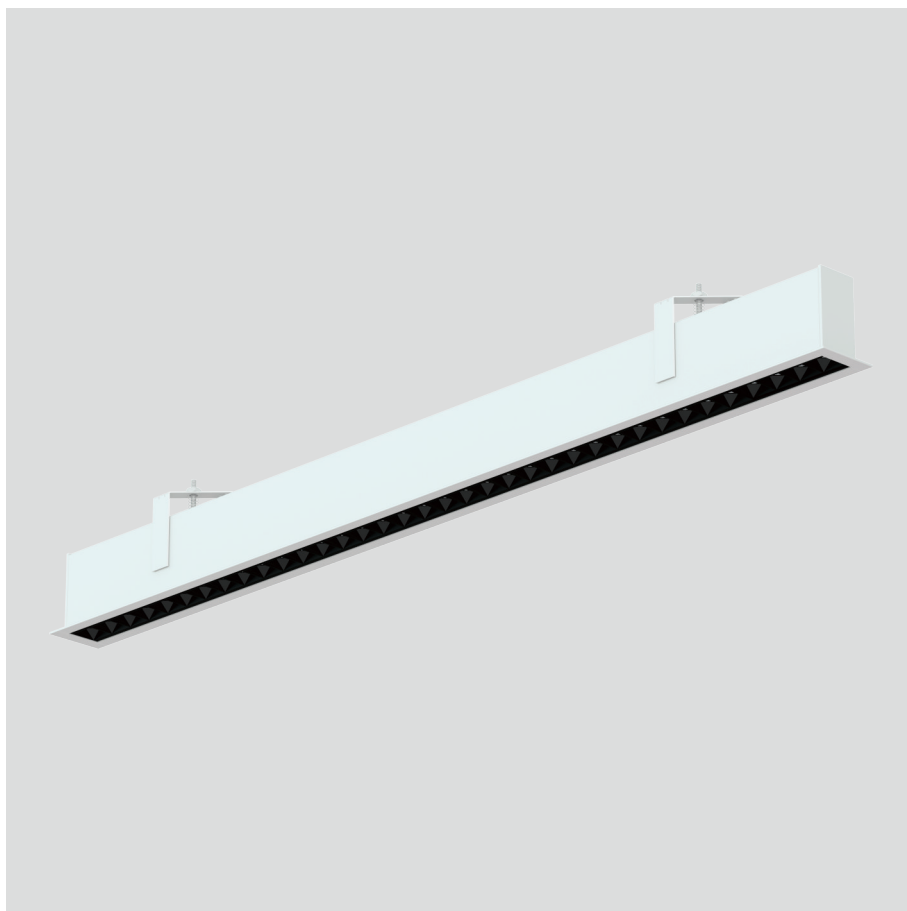

# Freyr-R1

Recessed luminaires

23.007.23009

## GENERAL

Ceiling  
Recessed  
White  
IP20  
3000 lm  
Beam Angle 50°  
UGR<10

## PHYSICAL

length 980 mm  
width 60 mm  
height 80 mm  
2.8 kg