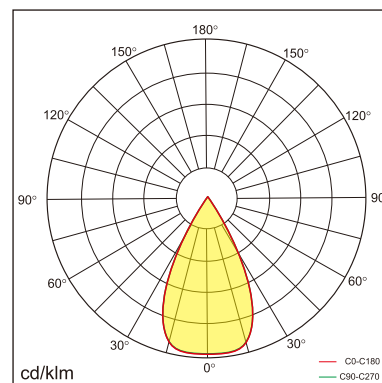

The data values for the luminous flux are initially subject to a tolerance of +/- 10%, those for the electrical connected load are initially subject to a tolerance of +/- 10%, and those for the colour temperature are initially subject to a tolerance of +/- 150 K. Product illustrations serve as examples and may differ from the original. No liability is assumed for typographical or printing errors. We reserve the right to make alterations in the interest of improving our products.