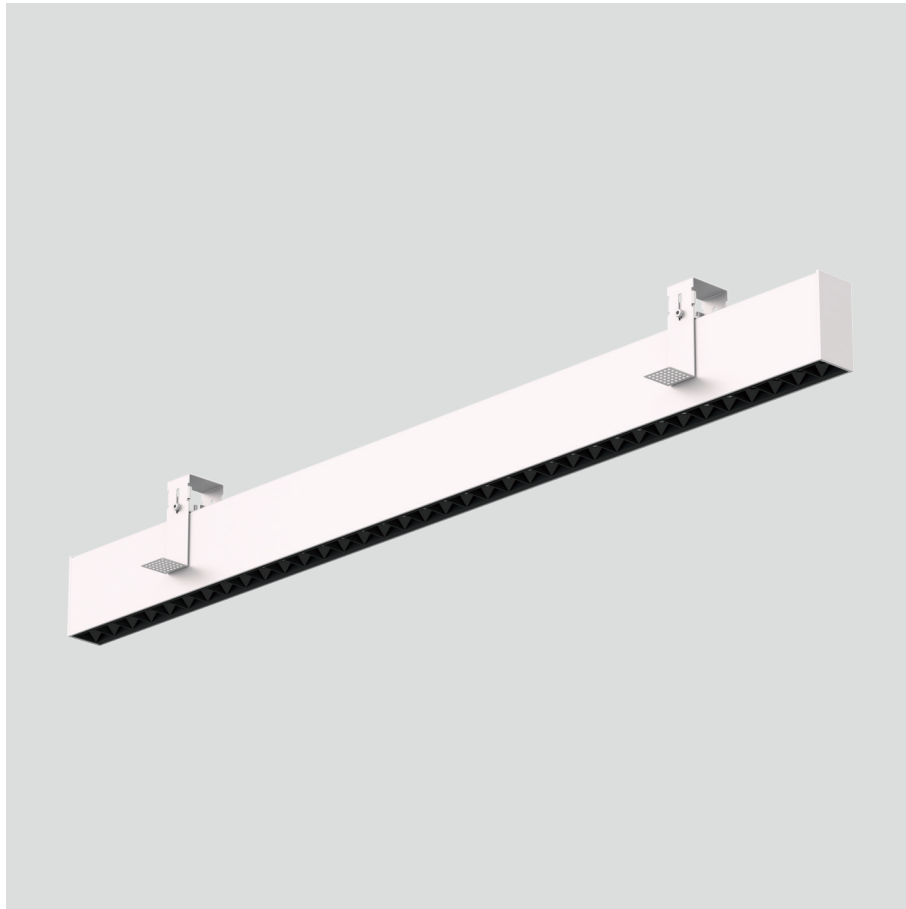

Freyr-R0

Recessed luminaires

23.006.23033

GENERAL

Ceiling
Recessed
White
IP20
4000 lm
Beam Angle 50°
UGR<10

LED

3000K warm white
CRI ≥ 80
L80(B10)50,000H
SDCM <3

PHYSICAL

length 1172 mm
width 40 mm
height 80 mm
3.3 kg

ELECTRICAL

DALI Dimming
40W
100 lm/W
AC200~240V

The data values for the luminous flux are initially subject to a tolerance of +/- 10%, those for the electrical connected load are initially subject to a tolerance of +/- 10%, and those for the colour temperature are initially subject to a tolerance of +/- 150 K. Product illustrations serve as examples and may differ from the original. No liability is assumed for typographical or printing errors. We reserve the right to make alterations in the interest of improving our products.