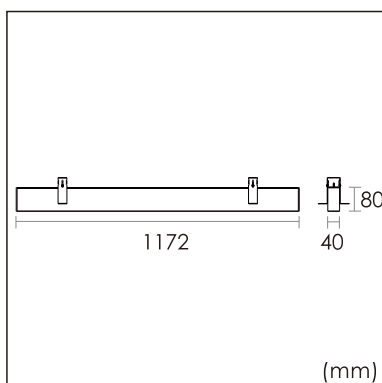

Freyr-R0

Recessed luminaires

23.006.23033

GENERAL

Ceiling
Recessed
White
IP20
4000 lm
Beam Angle 50°
UGR<10

LED

3000K warm white
CRI ≥ 80
L80(B10)50,000H
SDCM <3

PHYSICAL

length 1172 mm
width 40 mm
height 80 mm
3.3 kg

ELECTRICAL

DALI Dimming
40W
100 lm/W
AC200~240V

The data values for the luminous flux are initially subject to a tolerance of +/- 10%, those for the electrical connected load are initially subject to a tolerance of +/- 10%, and those for the colour temperature are initially subject to a tolerance of +/- 150 K. Product illustrations serve as examples and may differ from the original. No liability is assumed for typographical or printing errors. We reserve the right to make alterations in the interest of improving our products.