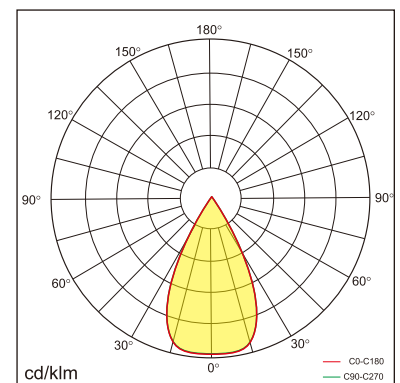

Freyr-R1

Recessed luminaires

23.007.24004

GENERAL

Ceiling
Recessed
White
IP20
3000 lm
Beam Angle 50°
UGR<10

LED

4000K neutral white
CRI ≥ 80
L80(B10)50,000H
SDCM <3

PHYSICAL

length 980 mm
width 60 mm
height 80 mm
2.8 kg

ELECTRICAL

No Dimming
30W
100 lm/W
AC200~240V

The data values for the luminous flux are initially subject to a tolerance of +/- 10%, those for the electrical connected load are initially subject to a tolerance of +/- 10%, and those for the colour temperature are initially subject to a tolerance of +/- 150 K. Product illustrations serve as examples and may differ from the original. No liability is assumed for typographical or printing errors. We reserve the right to make alterations in the interest of improving our products.