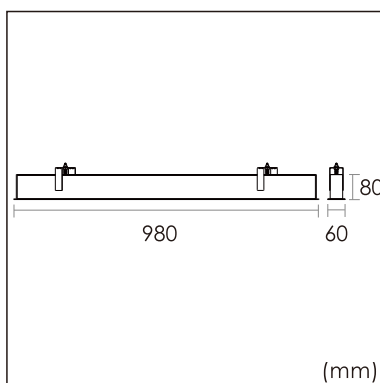

Freyr-R1

Recessed luminaires

23.007.24004

GENERAL

Ceiling
Recessed
White
IP20
3000 lm
Beam Angle 50°
UGR<10

LED

4000K neutral white
CRI ≥ 80
L80(B10)50,000H
SDCM <3

PHYSICAL

length 980 mm
width 60 mm
height 80 mm
2.8 kg

ELECTRICAL

No Dimming
30W
100 lm/W
AC200~240V

The data values for the luminous flux are initially subject to a tolerance of +/- 10%, those for the electrical connected load are initially subject to a tolerance of +/- 10%, and those for the colour temperature are initially subject to a tolerance of +/- 150 K. Product illustrations serve as examples and may differ from the original. No liability is assumed for typographical or printing errors. We reserve the right to make alterations in the interest of improving our products.