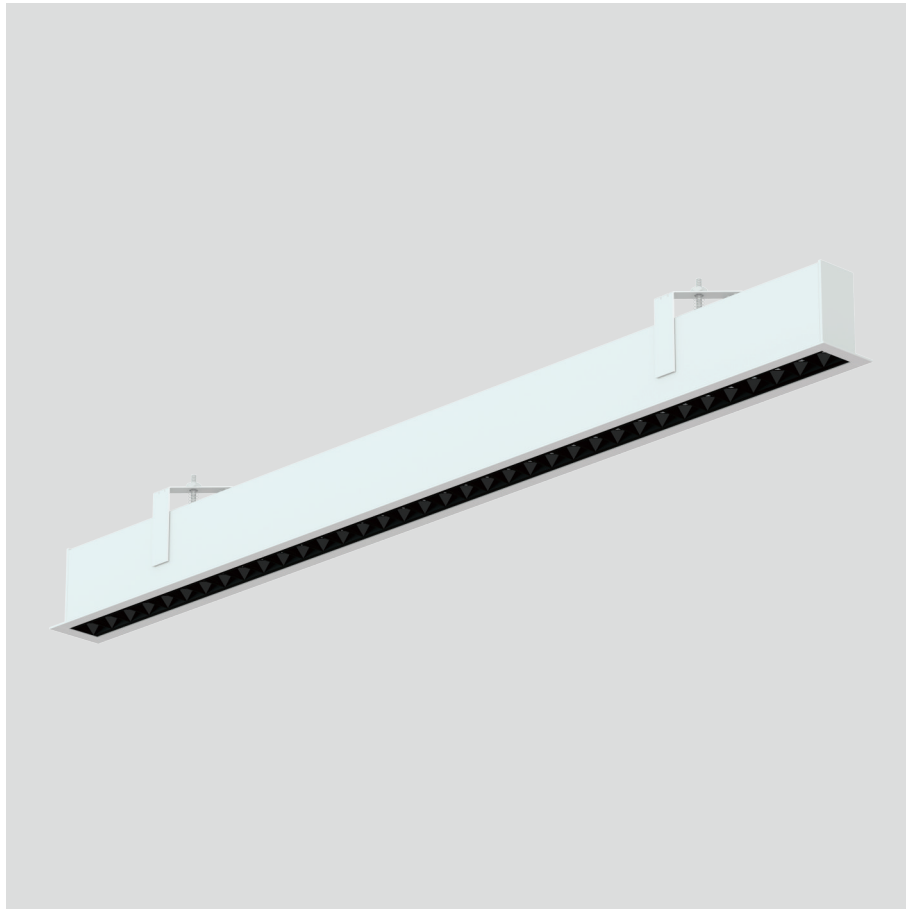

Freyr-R1

Recessed luminaires

23.007.24004

GENERAL

Ceiling
Recessed
White
IP20
3000 lm
Beam Angle 50°
UGR<10

LED

4000K neutral white
CRI ≥ 80
L80(B10)50,000H
SDCM <3

PHYSICAL

length 980 mm
width 60 mm
height 80 mm
2.8 kg

ELECTRICAL

No Dimming
30W
100 lm/W
AC200~240V

The data values for the luminous flux are initially subject to a tolerance of +/- 10%, those for the electrical connected load are initially subject to a tolerance of +/- 10%, and those for the colour temperature are initially subject to a tolerance of +/- 150 K. Product illustrations serve as examples and may differ from the original. No liability is assumed for typographical or printing errors. We reserve the right to make alterations in the interest of improving our products.