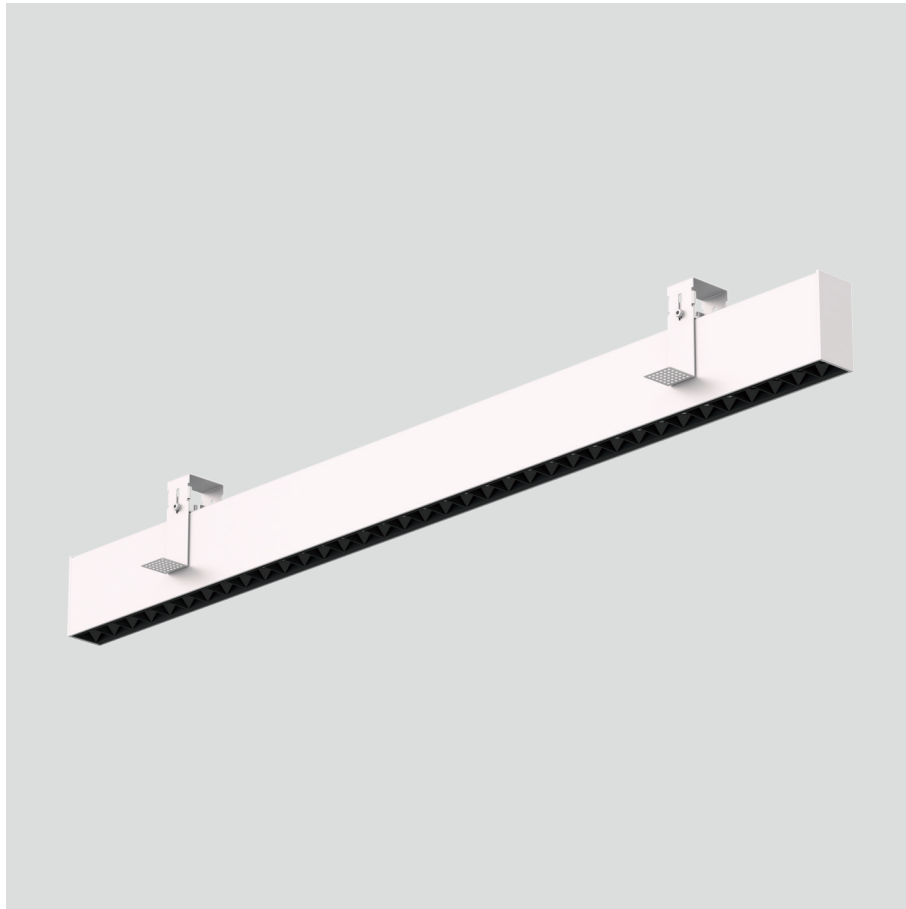

Freyr-R0

Recessed luminaires

23.006.24028

GENERAL

Ceiling
Recessed
White
IP20
4000 lm
Beam Angle 50°
UGR<10

LED

4000K neutral white
CRI ≥ 80
L80(B10)50,000H
SDCM <3

PHYSICAL

length 1172 mm
width 40 mm
height 80 mm
2.8 kg

ELECTRICAL

1~10V Dimming
40W
100 lm/W
AC200~240V

The data values for the luminous flux are initially subject to a tolerance of +/- 10%, those for the electrical connected load are initially subject to a tolerance of +/- 10%, and those for the colour temperature are initially subject to a tolerance of +/- 150 K. Product illustrations serve as examples and may differ from the original. No liability is assumed for typographical or printing errors. We reserve the right to make alterations in the interest of improving our products.