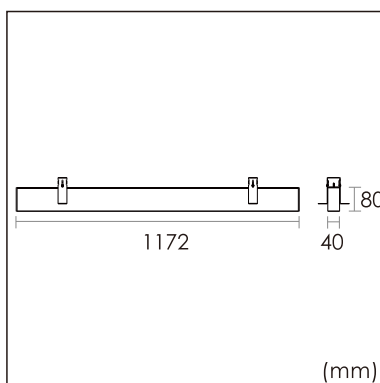

Freyr-R0

Recessed luminaires

23.006.24028

GENERAL

Ceiling
Recessed
White
IP20
4000 lm
Beam Angle 50°
UGR<10

LED

4000K neutral white
CRI ≥ 80
L80(B10)50,000H
SDCM <3

PHYSICAL

length 1172 mm
width 40 mm
height 80 mm
2.8 kg

ELECTRICAL

1~10V Dimming
40W
100 lm/W
AC200~240V

The data values for the luminous flux are initially subject to a tolerance of +/- 10%, those for the electrical connected load are initially subject to a tolerance of +/- 10%, and those for the colour temperature are initially subject to a tolerance of +/- 150 K. Product illustrations serve as examples and may differ from the original. No liability is assumed for typographical or printing errors. We reserve the right to make alterations in the interest of improving our products.