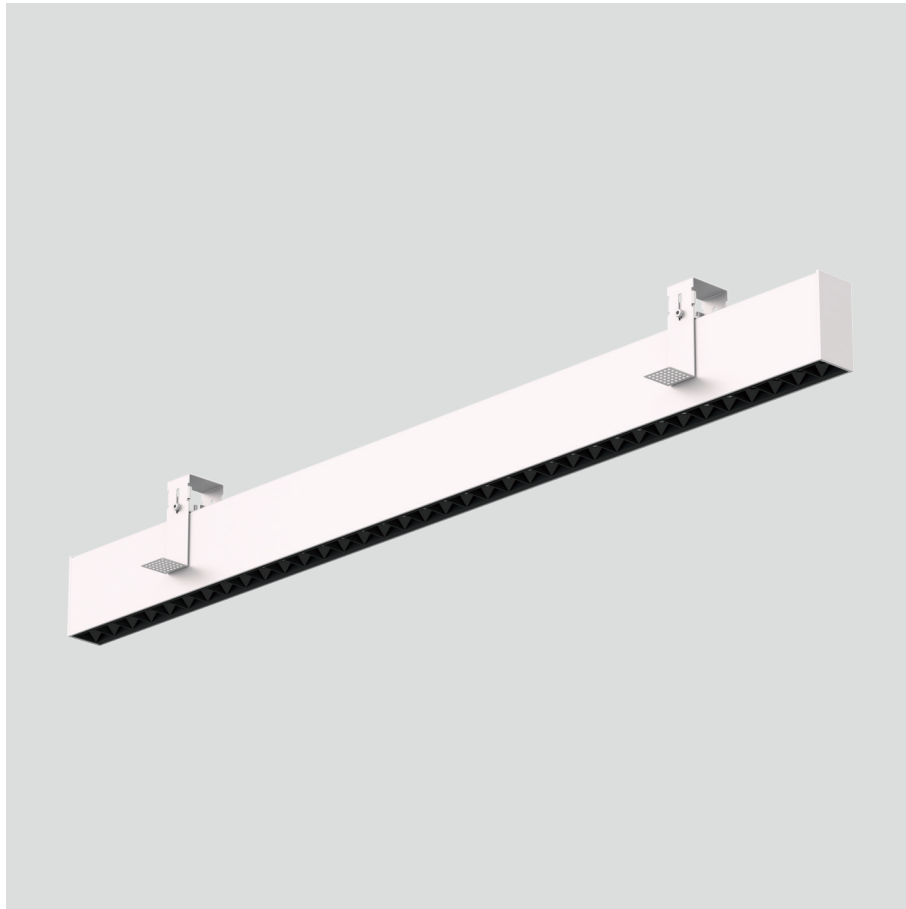

# Freyr-R0

Recessed luminaires

23.006.23021

## GENERAL

Ceiling  
Recessed  
White  
IP20  
4000 lm  
Beam Angle 50°  
UGR<10

## PHYSICAL

length 1172 mm  
width 40 mm  
height 80 mm  
3.3 kg