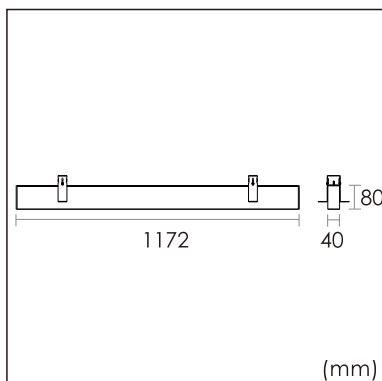

The data values for the luminous flux are initially subject to a tolerance of +/- 10%, those for the electrical connected load are initially subject to a tolerance of +/- 10%, and those for the colour temperature are initially subject to a tolerance of +/- 150 K. Product illustrations serve as examples and may differ from the original. No liability is assumed for typographical or printing errors. We reserve the right to make alterations in the interest of improving our products.