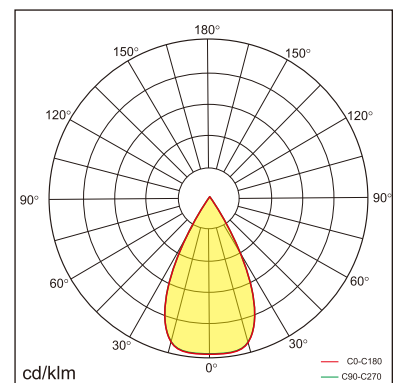

Freyr-R0

Recessed luminaires

23.006.23003

GENERAL

Ceiling
Recessed
White
IP20
3000 lm
Beam Angle 50°
UGR<10

LED

3000K warm white
CRI ≥ 80
L80(B10)50,000H
SDCM <3

PHYSICAL

length 960 mm
width 40 mm
height 80 mm
2.8 kg

ELECTRICAL

No Dimming
30W
100 lm/W
AC200~240V

The data values for the luminous flux are initially subject to a tolerance of +/- 10%, those for the electrical connected load are initially subject to a tolerance of +/- 10%, and those for the colour temperature are initially subject to a tolerance of +/- 150 K. Product illustrations serve as examples and may differ from the original. No liability is assumed for typographical or printing errors. We reserve the right to make alterations in the interest of improving our products.