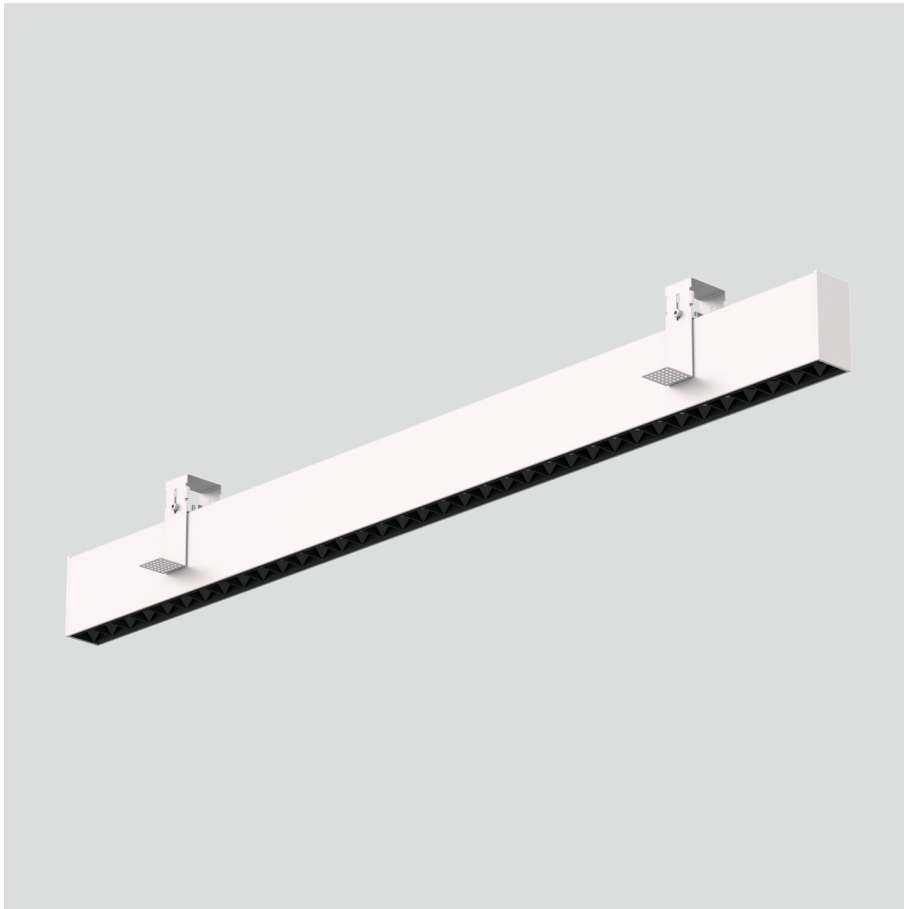

Freyr-R0

Recessed luminaires

23.006.23003

GENERAL

Ceiling
Recessed
White
IP20
3000 lm
Beam Angle 50°
UGR<10

LED

3000K warm white
CRI ≥ 80
L80(B10)50,000H
SDCM <3

PHYSICAL

length 960 mm
width 40 mm
height 80 mm
2.8 kg

ELECTRICAL

No Dimming
30W
100 lm/W
AC200~240V

The data values for the luminous flux are initially subject to a tolerance of +/- 10%, those for the electrical connected load are initially subject to a tolerance of +/- 10%, and those for the colour temperature are initially subject to a tolerance of +/- 150 K. Product illustrations serve as examples and may differ from the original. No liability is assumed for typographical or printing errors. We reserve the right to make alterations in the interest of improving our products.