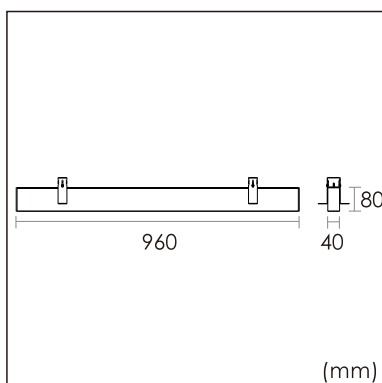

Freyr-R0

Recessed luminaires

23.006.23003

GENERAL

Ceiling
Recessed
White
IP20
3000 lm
Beam Angle 50°
UGR<10

LED

3000K warm white
CRI ≥ 80
L80(B10)50,000H
SDCM <3

PHYSICAL

length 960 mm
width 40 mm
height 80 mm
2.8 kg

ELECTRICAL

No Dimming
30W
100 lm/W
AC200~240V

The data values for the luminous flux are initially subject to a tolerance of +/- 10%, those for the electrical connected load are initially subject to a tolerance of +/- 10%, and those for the colour temperature are initially subject to a tolerance of +/- 150 K. Product illustrations serve as examples and may differ from the original. No liability is assumed for typographical or printing errors. We reserve the right to make alterations in the interest of improving our products.