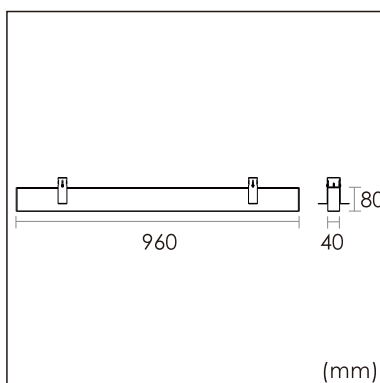

The data values for the luminous flux are initially subject to a tolerance of +/- 10%, those for the electrical connected load are initially subject to a tolerance of +/- 10%, and those for the colour temperature are initially subject to a tolerance of +/- 150 K. Product illustrations serve as examples and may differ from the original. No liability is assumed for typographical or printing errors. We reserve the right to make alterations in the interest of improving our products.