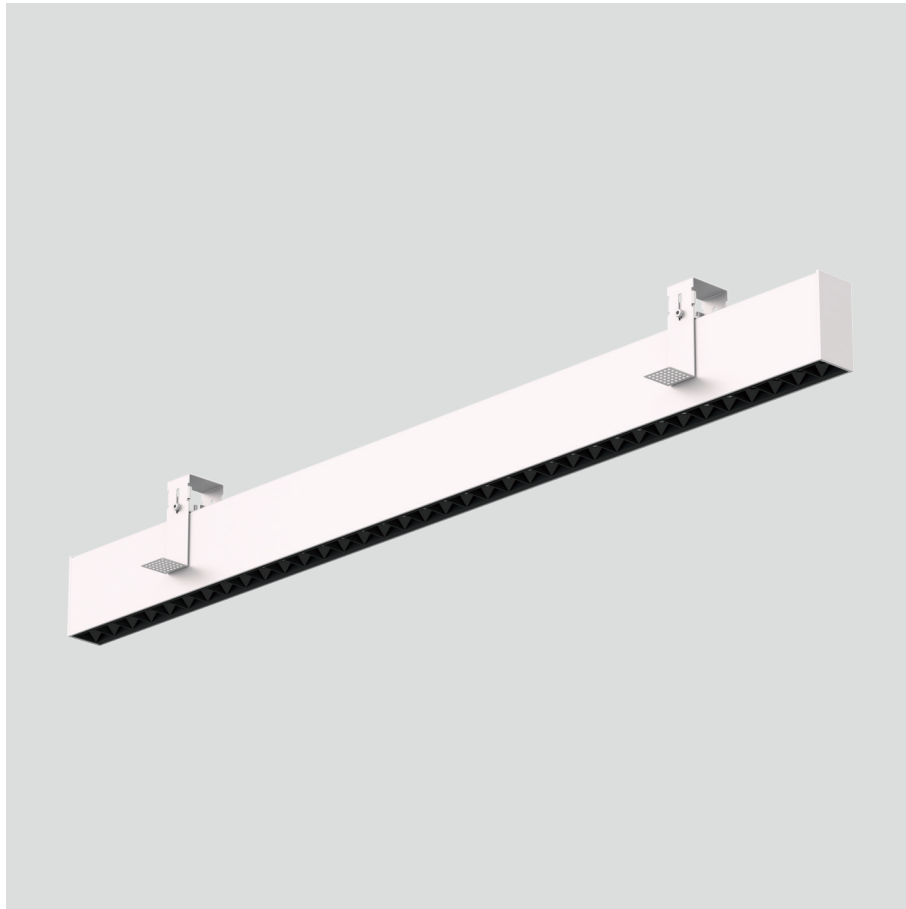

# Freyr-R0

Recessed luminaires

23.006.24004

## GENERAL

Ceiling  
Recessed  
White  
IP20  
3000 lm  
Beam Angle 50°  
UGR<10

## PHYSICAL

length 960 mm  
width 40 mm  
height 80 mm  
2.8 kg