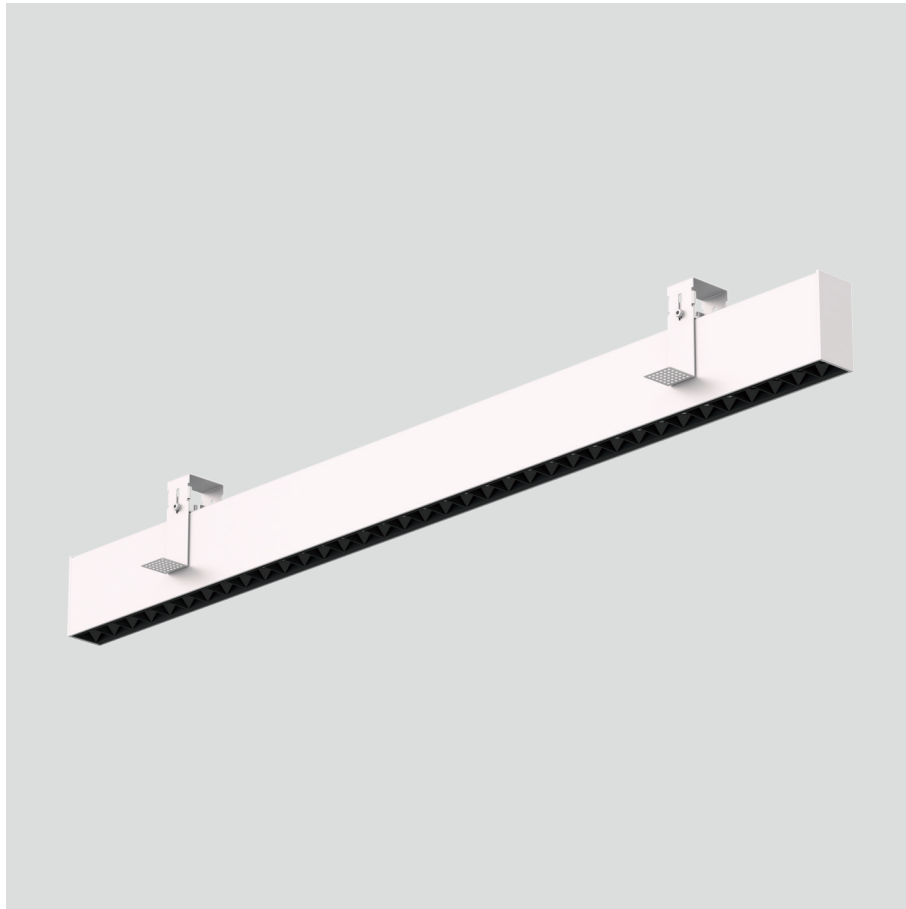

# Freyr-R0

Recessed luminaires

23.006.24010

## GENERAL

Ceiling  
Recessed  
White  
IP20  
3000 lm  
Beam Angle 50°  
UGR<10

## PHYSICAL

length 960 mm  
width 40 mm  
height 80 mm  
2.8 kg