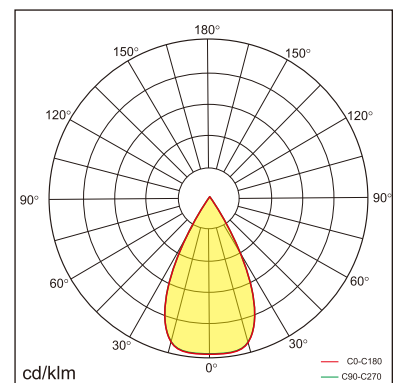

The data values for the luminous flux are initially subject to a tolerance of +/- 10%, those for the electrical connected load are initially subject to a tolerance of +/- 10%, and those for the colour temperature are initially subject to a tolerance of +/- 150 K. Product illustrations serve as examples and may differ from the original. No liability is assumed for typographical or printing errors. We reserve the right to make alterations in the interest of improving our products.