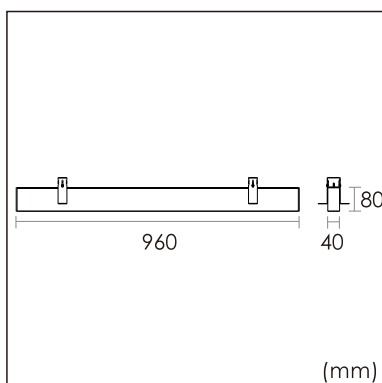

Freyr-R0

Recessed luminaires

23.006.33011

GENERAL

Ceiling
Recessed
Silver
IP20
3000 lm
Beam Angle 50°
UGR<10

LED

3000K warm white
CRI ≥ 80
L80(B10)50,000H
SDCM <3

PHYSICAL

length 960 mm
width 40 mm
height 80 mm
2.8 kg

ELECTRICAL

1~10V Dimming
30W
100 lm/W
AC200~240V

The data values for the luminous flux are initially subject to a tolerance of +/- 10%, those for the electrical connected load are initially subject to a tolerance of +/- 10%, and those for the colour temperature are initially subject to a tolerance of +/- 150 K. Product illustrations serve as examples and may differ from the original. No liability is assumed for typographical or printing errors. We reserve the right to make alterations in the interest of improving our products.