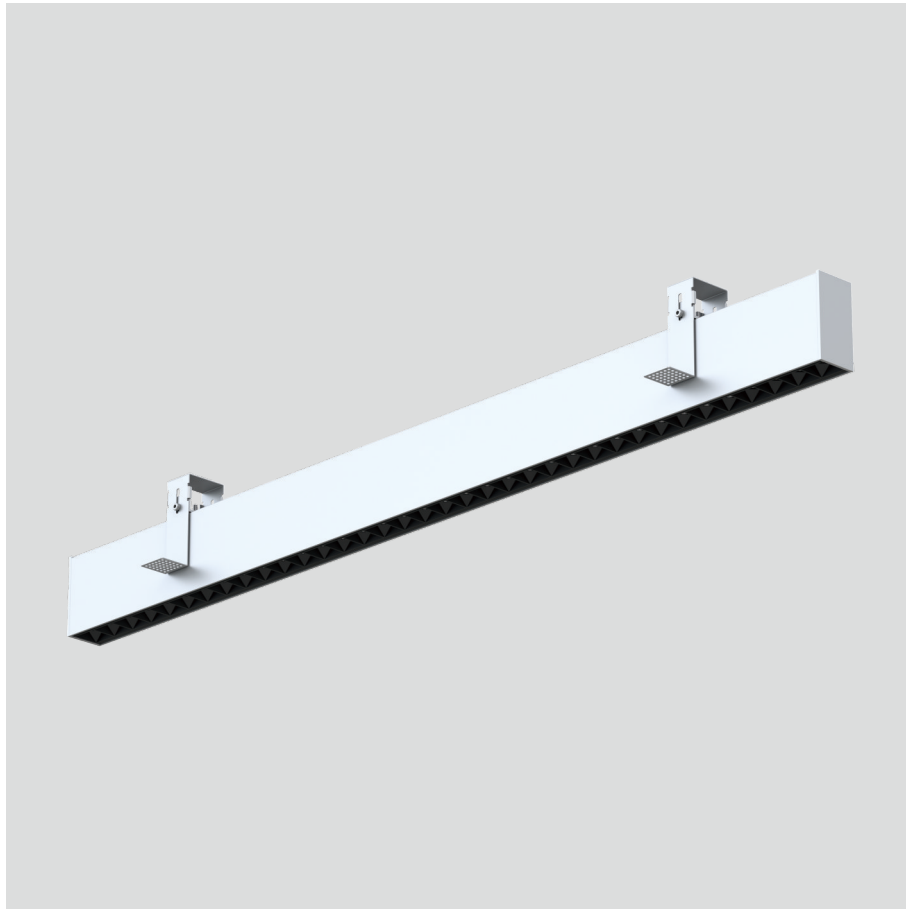

Freyr-R0

Recessed luminaires

23.006.33011

GENERAL

Ceiling
Recessed
Silver
IP20
3000 lm
Beam Angle 50°
UGR<10

LED

3000K warm white
CRI ≥ 80
L80(B10)50,000H
SDCM <3

PHYSICAL

length 960 mm
width 40 mm
height 80 mm
2.8 kg

ELECTRICAL

1~10V Dimming
30W
100 lm/W
AC200~240V

The data values for the luminous flux are initially subject to a tolerance of +/- 10%, those for the electrical connected load are initially subject to a tolerance of +/- 10%, and those for the colour temperature are initially subject to a tolerance of +/- 150 K. Product illustrations serve as examples and may differ from the original. No liability is assumed for typographical or printing errors. We reserve the right to make alterations in the interest of improving our products.