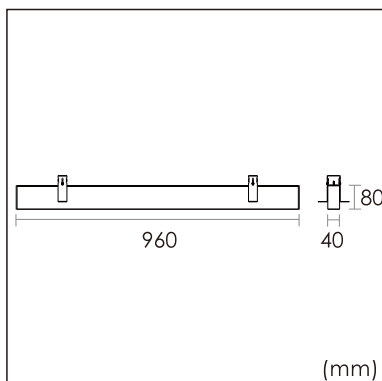

The data values for the luminous flux are initially subject to a tolerance of +/- 10%, those for the electrical connected load are initially subject to a tolerance of +/- 10%, and those for the colour temperature are initially subject to a tolerance of +/- 150 K. Product illustrations serve as examples and may differ from the original. No liability is assumed for typographical or printing errors. We reserve the right to make alterations in the interest of improving our products.