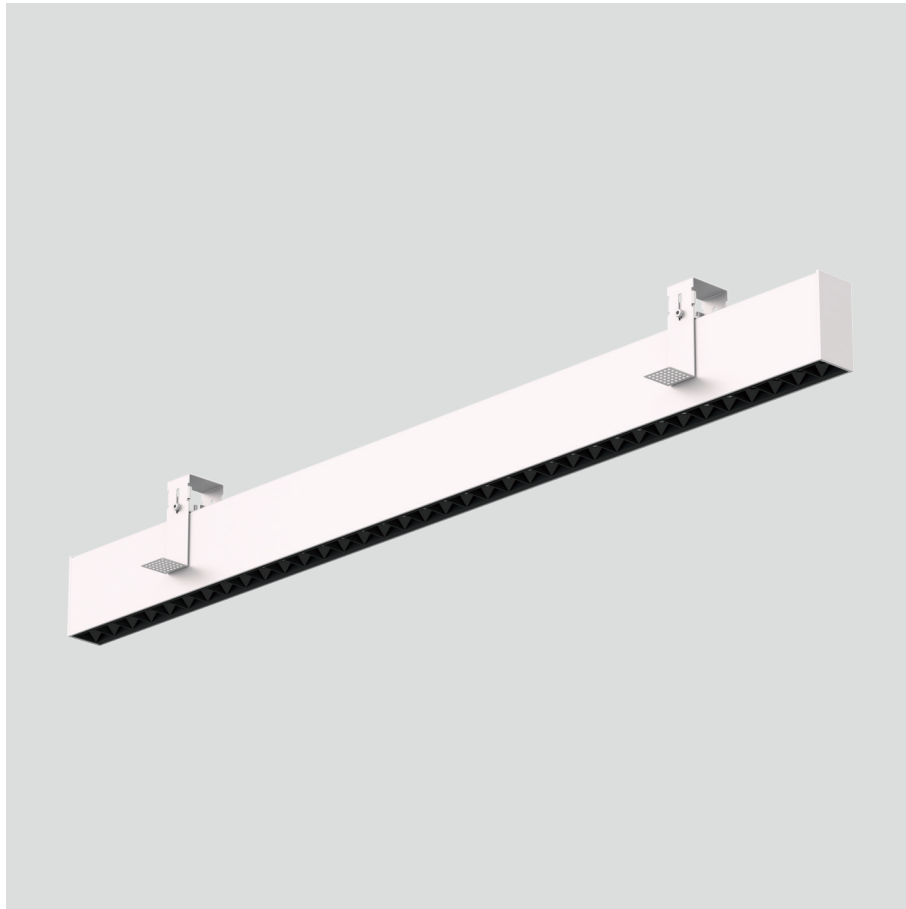

# Freyr-R0

Recessed luminaires

23.006.23009

## GENERAL

Ceiling  
Recessed  
White  
IP20  
3000 lm  
Beam Angle 50°  
UGR<10

## PHYSICAL

length 960 mm  
width 40 mm  
height 80 mm  
2.8 kg