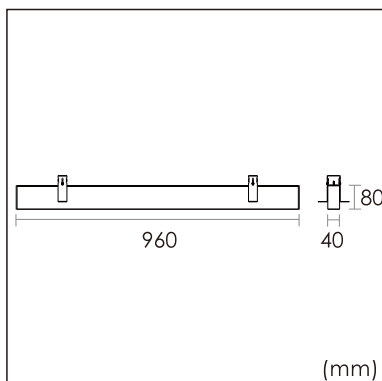

Freyr-R0

Recessed luminaires

23.006.33005

GENERAL

Ceiling
Recessed
Silver
IP20
3000 lm
Beam Angle 50°
UGR<10

LED

3000K warm white
CRI ≥ 80
L80(B10)50,000H
SDCM <3

PHYSICAL

length 960 mm
width 40 mm
height 80 mm
2.8 kg

ELECTRICAL

No Dimming
30W
100 lm/W
AC200~240V

The data values for the luminous flux are initially subject to a tolerance of +/- 10%, those for the electrical connected load are initially subject to a tolerance of +/- 10%, and those for the colour temperature are initially subject to a tolerance of +/- 150 K. Product illustrations serve as examples and may differ from the original. No liability is assumed for typographical or printing errors. We reserve the right to make alterations in the interest of improving our products.