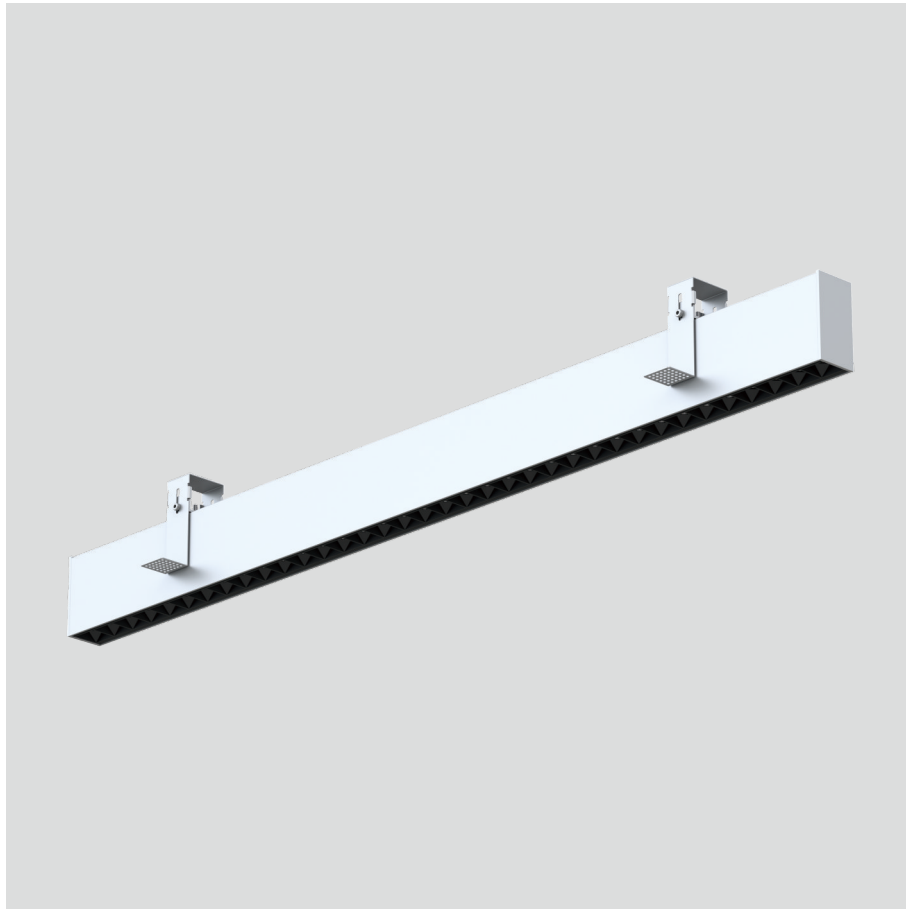

Freyr-R0

Recessed luminaires

23.006.33005

GENERAL

Ceiling
Recessed
Silver
IP20
3000 lm
Beam Angle 50°
UGR<10

LED

3000K warm white
CRI ≥ 80
L80(B10)50,000H
SDCM <3

PHYSICAL

length 960 mm
width 40 mm
height 80 mm
2.8 kg

ELECTRICAL

No Dimming
30W
100 lm/W
AC200~240V

The data values for the luminous flux are initially subject to a tolerance of +/- 10%, those for the electrical connected load are initially subject to a tolerance of +/- 10%, and those for the colour temperature are initially subject to a tolerance of +/- 150 K. Product illustrations serve as examples and may differ from the original. No liability is assumed for typographical or printing errors. We reserve the right to make alterations in the interest of improving our products.