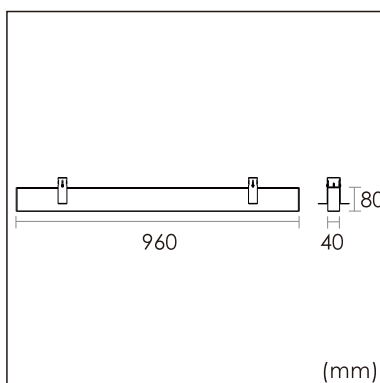

Freyr-R0

Recessed luminaires

23.006.23015

GENERAL

Ceiling
Recessed
White
IP20
3000 lm
Beam Angle 50°
UGR<10

LED

3000K warm white
CRI ≥ 80
L80(B10)50,000H
SDCM <3

PHYSICAL

length 960 mm
width 40 mm
height 80 mm
2.8 kg

ELECTRICAL

DALI Dimming
30W
100 lm/W
AC200~240V

The data values for the luminous flux are initially subject to a tolerance of +/- 10%, those for the electrical connected load are initially subject to a tolerance of +/- 10%, and those for the colour temperature are initially subject to a tolerance of +/- 150 K. Product illustrations serve as examples and may differ from the original. No liability is assumed for typographical or printing errors. We reserve the right to make alterations in the interest of improving our products.