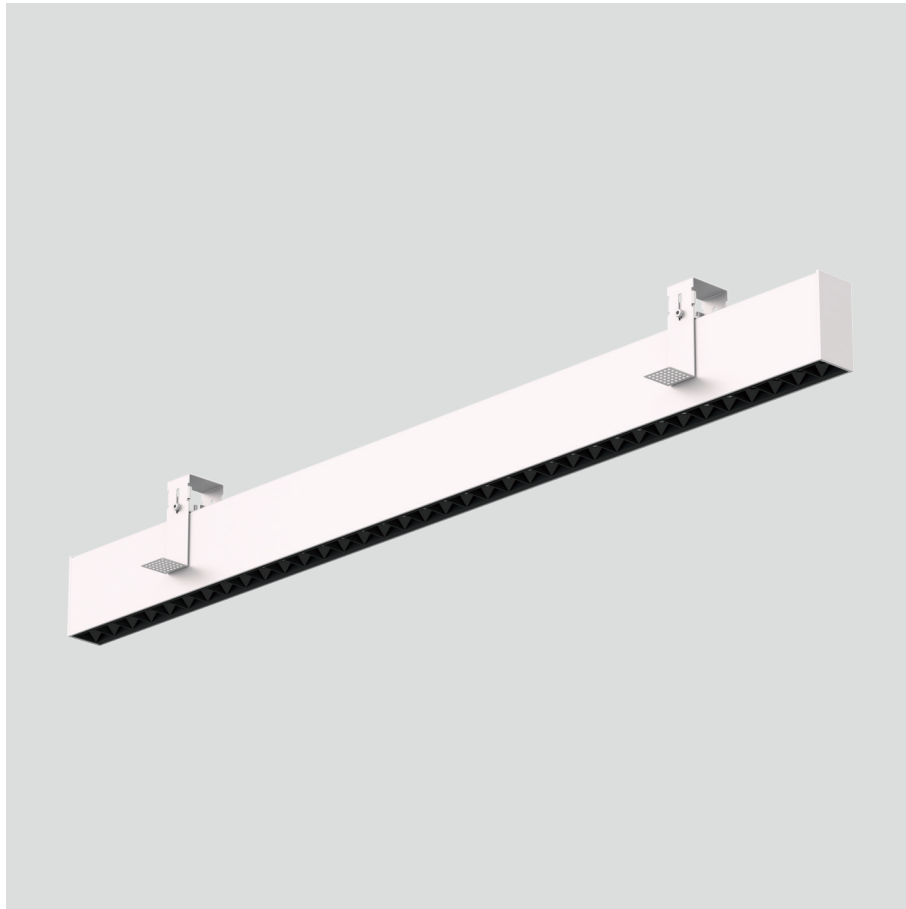

Freyr-R0

Recessed luminaires

23.006.23015

GENERAL

Ceiling
Recessed
White
IP20
3000 lm
Beam Angle 50°
UGR<10

LED

3000K warm white
CRI ≥ 80
L80(B10)50,000H
SDCM <3

PHYSICAL

length 960 mm
width 40 mm
height 80 mm
2.8 kg

ELECTRICAL

DALI Dimming
30W
100 lm/W
AC200~240V

The data values for the luminous flux are initially subject to a tolerance of +/- 10%, those for the electrical connected load are initially subject to a tolerance of +/- 10%, and those for the colour temperature are initially subject to a tolerance of +/- 150 K. Product illustrations serve as examples and may differ from the original. No liability is assumed for typographical or printing errors. We reserve the right to make alterations in the interest of improving our products.