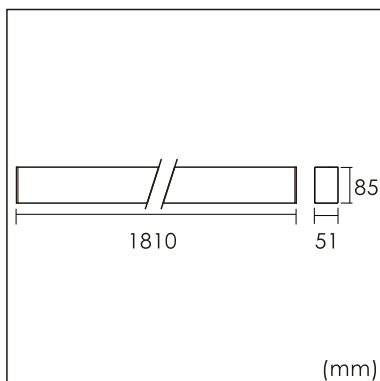

GENERAL

Wall
Surface
White
IP20
6000 lm
UGR<19

LED

4000K neutral white
CRI ≥ 80
L80(B10)50,000H
SDCM <3

PHYSICAL

length 1810 mm
width 51 mm
height 85 mm
4.3 kg

ELECTRICAL

1~10V Dimming
50W
130 lm/W
AC200~240V

The data values for the luminous flux are initially subject to a tolerance of +/- 10%, those for the electrical connected load are initially subject to a tolerance of +/- 10%, and those for the colour temperature are initially subject to a tolerance of +/- 150 K. Product illustrations serve as examples and may differ from the original. No liability is assumed for typographical or printing errors. We reserve the right to make alterations in the interest of improving our products.