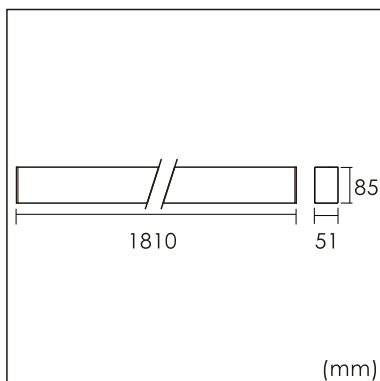

25.001.14020

GENERAL

Wall
Surface
black
IP20
6000 lm
UGR<19

LED

4000K neutral white
CRI ≥ 80
L80(B10)50,000H
SDCM <3

PHYSICAL

length 1810 mm
width 51 mm
height 85 mm
4.3 kg

ELECTRICAL

No Dimming
50W
130 lm/W
AC200~240V

The data values for the luminous flux are initially subject to a tolerance of +/- 10%, those for the electrical connected load are initially subject to a tolerance of +/- 10%, and those for the colour temperature are initially subject to a tolerance of +/- 150 K. Product illustrations serve as examples and may differ from the original. No liability is assumed for typographical or printing errors. We reserve the right to make alterations in the interest of improving our products.