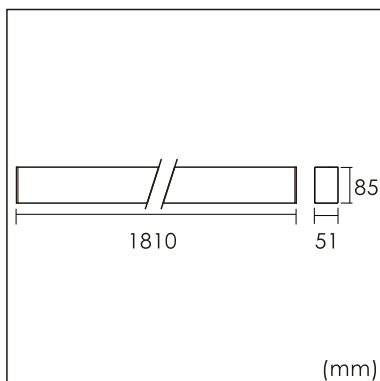

GENERAL

Wall
Surface
White
IP20
6000 lm
UGR<19

LED

4000K neutral white
CRI ≥ 80
L80(B10)50,000H
SDCM <3

PHYSICAL

length 1810 mm
width 51 mm
height 85 mm
4.3 kg

ELECTRICAL

DALI Dimming
50W
130 lm/W
AC200~240V

The data values for the luminous flux are initially subject to a tolerance of +/- 10%, those for the electrical connected load are initially subject to a tolerance of +/- 10%, and those for the colour temperature are initially subject to a tolerance of +/- 150 K. Product illustrations serve as examples and may differ from the original. No liability is assumed for typographical or printing errors. We reserve the right to make alterations in the interest of improving our products.