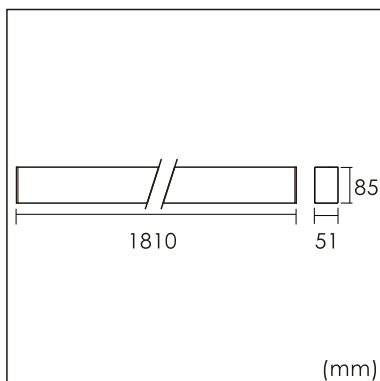

25.001.23021

GENERAL

Wall
Surface
White
IP20
6000 lm
UGR<19

LED

3000K warm white
CRI ≥ 80
L80(B10)50,000H
SDCM <3

PHYSICAL

length 1810 mm
width 51 mm
height 85 mm
4.3 kg

ELECTRICAL

No Dimming
50W
130 lm/W
AC200~240V

The data values for the luminous flux are initially subject to a tolerance of +/- 10%, those for the electrical connected load are initially subject to a tolerance of +/- 10%, and those for the colour temperature are initially subject to a tolerance of +/- 150 K. Product illustrations serve as examples and may differ from the original. No liability is assumed for typographical or printing errors. We reserve the right to make alterations in the interest of improving our products.