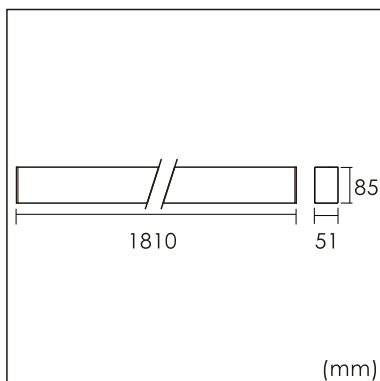

25.001.33029

GENERAL

Wall
Surface
Silver
IP20
6000 lm
UGR<19

LED

3000K warm white
CRI ≥ 80
L80(B10)50,000H
SDCM <3

PHYSICAL

length 1810 mm
width 51 mm
height 85 mm
4.3 kg

ELECTRICAL

1~10V Dimming
50W
130 lm/W
AC200~240V

The data values for the luminous flux are initially subject to a tolerance of +/- 10%, those for the electrical connected load are initially subject to a tolerance of +/- 10%, and those for the colour temperature are initially subject to a tolerance of +/- 150 K. Product illustrations serve as examples and may differ from the original. No liability is assumed for typographical or printing errors. We reserve the right to make alterations in the interest of improving our products.