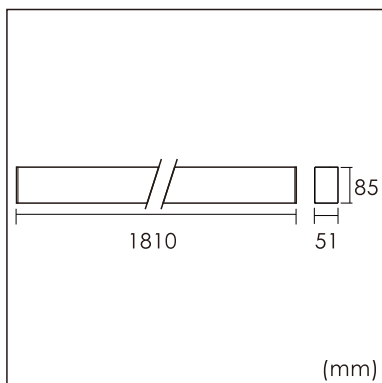

GENERAL

Wall
Surface
White
IP20
6000 lm
UGR<19

LED

3000K warm white
CRI ≥ 80
L80(B10)50,000H
SDCM <3

PHYSICAL

length 1810 mm
width 51 mm
height 85 mm
4.3 kg

ELECTRICAL

1~10V Dimming
50W
130 lm/W
AC200~240V

The data values for the luminous flux are initially subject to a tolerance of +/- 10%, those for the electrical connected load are initially subject to a tolerance of +/- 10%, and those for the colour temperature are initially subject to a tolerance of +/- 150 K. Product illustrations serve as examples and may differ from the original. No liability is assumed for typographical or printing errors. We reserve the right to make alterations in the interest of improving our products.