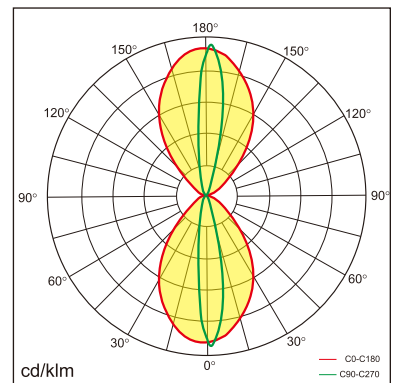

GENERAL

Wall
Surface
White
IP20
6000 lm
UGR<19

LED

3000K warm white
CRI ≥ 80
L80(B10)50,000H
SDCM <3

PHYSICAL

length 1810 mm
width 51 mm
height 85 mm
4.3 kg

ELECTRICAL

1~10V Dimming
50W
130 lm/W
AC200~240V

The data values for the luminous flux are initially subject to a tolerance of +/- 10%, those for the electrical connected load are initially subject to a tolerance of +/- 10%, and those for the colour temperature are initially subject to a tolerance of +/- 150 K. Product illustrations serve as examples and may differ from the original. No liability is assumed for typographical or printing errors. We reserve the right to make alterations in the interest of improving our products.