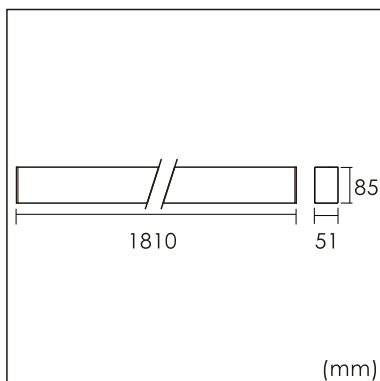

GENERAL

Wall
Surface
Silver
IP20
6000 lm
UGR<19

LED

4000K neutral white
CRI ≥ 80
L80(B10)50,000H
SDCM <3

PHYSICAL

length 1810 mm
width 51 mm
height 85 mm
4.3 kg

ELECTRICAL

1~10V Dimming
50W
130 lm/W
AC200~240V

The data values for the luminous flux are initially subject to a tolerance of +/- 10%, those for the electrical connected load are initially subject to a tolerance of +/- 10%, and those for the colour temperature are initially subject to a tolerance of +/- 150 K. Product illustrations serve as examples and may differ from the original. No liability is assumed for typographical or printing errors. We reserve the right to make alterations in the interest of improving our products.