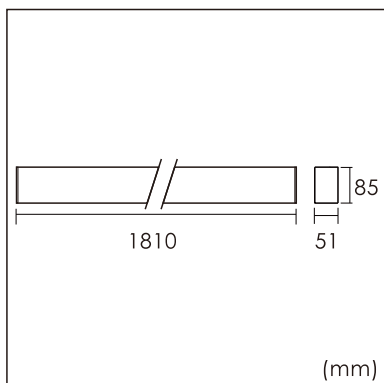

25.001.13025

GENERAL

Wall
Surface
black
IP20
6000 lm
UGR<19

LED

3000K warm white
CRI ≥ 80
L80(B10)50,000H
SDCM <3

PHYSICAL

length 1810 mm
width 51 mm
height 85 mm
4.3 kg

ELECTRICAL

1~10V Dimming
50W
130 lm/W
AC200~240V

The data values for the luminous flux are initially subject to a tolerance of +/- 10%, those for the electrical connected load are initially subject to a tolerance of +/- 10%, and those for the colour temperature are initially subject to a tolerance of +/- 150 K. Product illustrations serve as examples and may differ from the original. No liability is assumed for typographical or printing errors. We reserve the right to make alterations in the interest of improving our products.