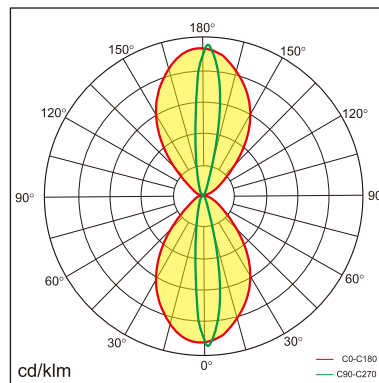

25.001.13025

GENERAL

Wall
Surface
black
IP20
6000 lm
UGR<19

LED

3000K warm white
CRI ≥ 80
L80(B10)50,000H
SDCM <3

PHYSICAL

length 1810 mm
width 51 mm
height 85 mm
4.3 kg

ELECTRICAL

1~10V Dimming
50W
130 lm/W
AC200~240V

The data values for the luminous flux are initially subject to a tolerance of +/- 10%, those for the electrical connected load are initially subject to a tolerance of +/- 10%, and those for the colour temperature are initially subject to a tolerance of +/- 150 K. Product illustrations serve as examples and may differ from the original. No liability is assumed for typographical or printing errors. We reserve the right to make alterations in the interest of improving our products.