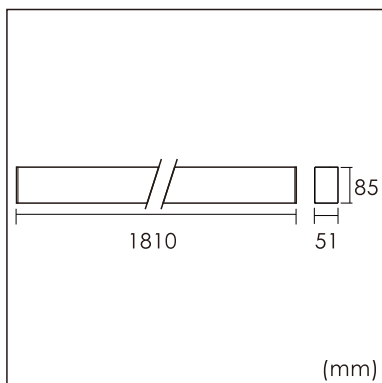

The data values for the luminous flux are initially subject to a tolerance of +/- 10%, those for the electrical connected load are initially subject to a tolerance of +/- 10%, and those for the colour temperature are initially subject to a tolerance of +/- 150 K. Product illustrations serve as examples and may differ from the original. No liability is assumed for typographical or printing errors. We reserve the right to make alterations in the interest of improving our products.