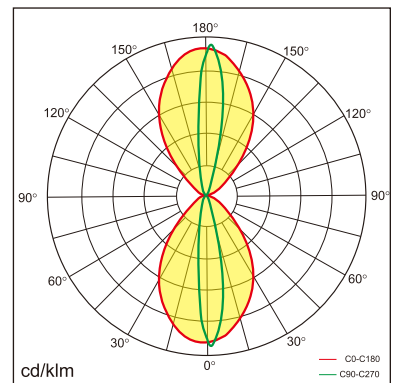

25.001.23033

**GENERAL**

Wall  
Surface  
White  
IP20  
6000 lm  
UGR<19

**LED**

3000K warm white  
CRI ≥ 80  
L80(B10)50,000H  
SDCM <3

**PHYSICAL**

length 1810 mm  
width 51 mm  
height 85 mm  
4.3 kg

**ELECTRICAL**

DALI Dimming  
50W  
130 lm/W  
AC200~240V

The data values for the luminous flux are initially subject to a tolerance of +/- 10%, those for the electrical connected load are initially subject to a tolerance of +/- 10%, and those for the colour temperature are initially subject to a tolerance of +/- 150 K. Product illustrations serve as examples and may differ from the original. No liability is assumed for typographical or printing errors. We reserve the right to make alterations in the interest of improving our products.