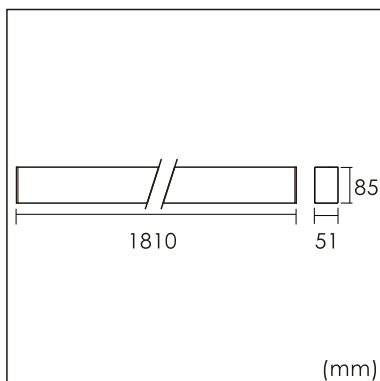

The data values for the luminous flux are initially subject to a tolerance of +/- 10%, those for the electrical connected load are initially subject to a tolerance of +/- 10%, and those for the colour temperature are initially subject to a tolerance of +/- 150 K. Product illustrations serve as examples and may differ from the original. No liability is assumed for typographical or printing errors. We reserve the right to make alterations in the interest of improving our products.