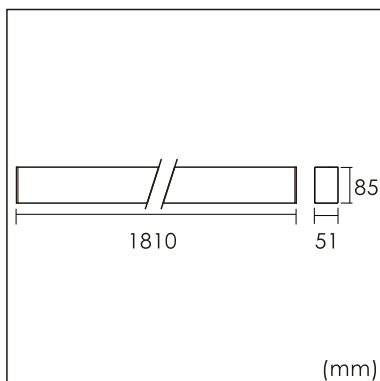

25.001.14026

GENERAL

Wall
Surface
black
IP20
6000 lm
UGR<19

LED

4000K neutral white
CRI ≥ 80
L80(B10)50,000H
SDCM <3

PHYSICAL

length 1810 mm
width 51 mm
height 85 mm
4.3 kg

ELECTRICAL

1~10V Dimming
50W
130 lm/W
AC200~240V

The data values for the luminous flux are initially subject to a tolerance of +/- 10%, those for the electrical connected load are initially subject to a tolerance of +/- 10%, and those for the colour temperature are initially subject to a tolerance of +/- 150 K. Product illustrations serve as examples and may differ from the original. No liability is assumed for typographical or printing errors. We reserve the right to make alterations in the interest of improving our products.