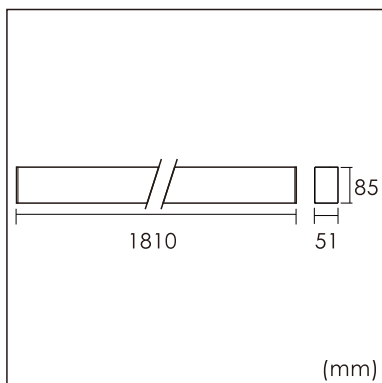

GENERAL

Wall
Surface
black
IP20
6000 lm
UGR<19

LED

4000K neutral white
CRI ≥ 80
L80(B10)50,000H
SDCM <3

PHYSICAL

length 1810 mm
width 51 mm
height 85 mm
4.3 kg

ELECTRICAL

DALI Dimming
50W
130 lm/W
AC200~240V

The data values for the luminous flux are initially subject to a tolerance of +/- 10%, those for the electrical connected load are initially subject to a tolerance of +/- 10%, and those for the colour temperature are initially subject to a tolerance of +/- 150 K. Product illustrations serve as examples and may differ from the original. No liability is assumed for typographical or printing errors. We reserve the right to make alterations in the interest of improving our products.