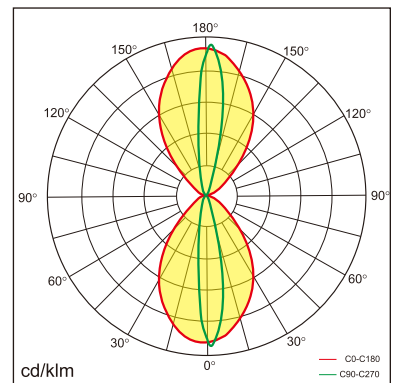

GENERAL

Wall
Surface
black
IP20
6000 lm
UGR<19

LED

4000K neutral white
CRI ≥ 80
L80(B10)50,000H
SDCM <3

PHYSICAL

length 1810 mm
width 51 mm
height 85 mm
4.3 kg

ELECTRICAL

DALI Dimming
50W
130 lm/W
AC200~240V

The data values for the luminous flux are initially subject to a tolerance of +/- 10%, those for the electrical connected load are initially subject to a tolerance of +/- 10%, and those for the colour temperature are initially subject to a tolerance of +/- 150 K. Product illustrations serve as examples and may differ from the original. No liability is assumed for typographical or printing errors. We reserve the right to make alterations in the interest of improving our products.