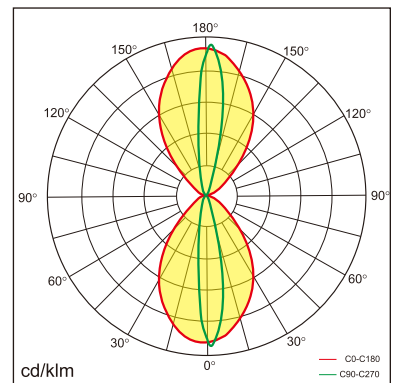

GENERAL

Wall
Surface
Silver
IP20
6000 lm
UGR<19

LED

4000K neutral white
CRI ≥ 80
L80(B10)50,000H
SDCM <3

PHYSICAL

length 1810 mm
width 51 mm
height 85 mm
4.3 kg

ELECTRICAL

DALI Dimming
50W
130 lm/W
AC200~240V

The data values for the luminous flux are initially subject to a tolerance of +/- 10%, those for the electrical connected load are initially subject to a tolerance of +/- 10%, and those for the colour temperature are initially subject to a tolerance of +/- 150 K. Product illustrations serve as examples and may differ from the original. No liability is assumed for typographical or printing errors. We reserve the right to make alterations in the interest of improving our products.