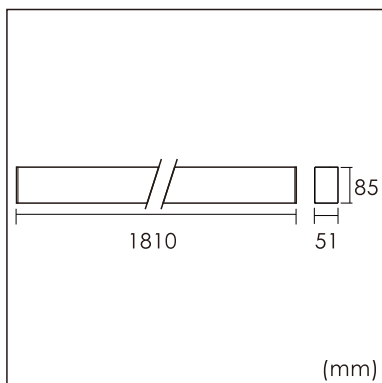

GENERAL

Wall
Surface
Silver
IP20
6000 lm
UGR<19

LED

4000K neutral white
CRI ≥ 80
L80(B10)50,000H
SDCM <3

PHYSICAL

length 1810 mm
width 51 mm
height 85 mm
4.3 kg

ELECTRICAL

DALI Dimming
50W
130 lm/W
AC200~240V

The data values for the luminous flux are initially subject to a tolerance of +/- 10%, those for the electrical connected load are initially subject to a tolerance of +/- 10%, and those for the colour temperature are initially subject to a tolerance of +/- 150 K. Product illustrations serve as examples and may differ from the original. No liability is assumed for typographical or printing errors. We reserve the right to make alterations in the interest of improving our products.