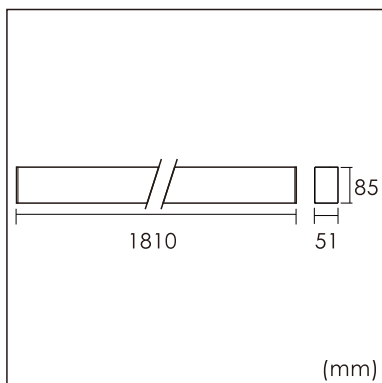

25.001.34024

GENERAL

Wall
Surface
Silver
IP20
6000 lm
UGR<19

LED

4000K neutral white
CRI ≥ 80
L80(B10)50,000H
SDCM <3

PHYSICAL

length 1810 mm
width 51 mm
height 85 mm
4.3 kg

ELECTRICAL

No Dimming
50W
130 lm/W
AC200~240V

The data values for the luminous flux are initially subject to a tolerance of +/- 10%, those for the electrical connected load are initially subject to a tolerance of +/- 10%, and those for the colour temperature are initially subject to a tolerance of +/- 150 K. Product illustrations serve as examples and may differ from the original. No liability is assumed for typographical or printing errors. We reserve the right to make alterations in the interest of improving our products.