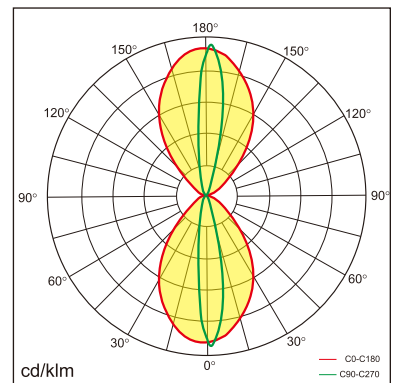

25.001.34024

GENERAL

Wall
Surface
Silver
IP20
6000 lm
UGR<19

LED

4000K neutral white
CRI ≥ 80
L80(B10)50,000H
SDCM <3

PHYSICAL

length 1810 mm
width 51 mm
height 85 mm
4.3 kg

ELECTRICAL

No Dimming
50W
130 lm/W
AC200~240V

The data values for the luminous flux are initially subject to a tolerance of +/- 10%, those for the electrical connected load are initially subject to a tolerance of +/- 10%, and those for the colour temperature are initially subject to a tolerance of +/- 150 K. Product illustrations serve as examples and may differ from the original. No liability is assumed for typographical or printing errors. We reserve the right to make alterations in the interest of improving our products.