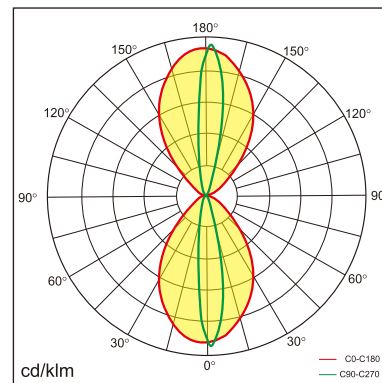

25.001.14002

GENERAL

Wall
Surface
black
IP20
3600 lm
UGR<19

LED

4000K neutral white
CRI ≥ 80
L80(B10)50,000H
SDCM <3

PHYSICAL

length 1210 mm
width 51 mm
height 85 mm
3 kg

ELECTRICAL

No Dimming
30W
130 lm/W
AC200~240V

The data values for the luminous flux are initially subject to a tolerance of +/- 10%, those for the electrical connected load are initially subject to a tolerance of +/- 10%, and those for the colour temperature are initially subject to a tolerance of +/- 150 K. Product illustrations serve as examples and may differ from the original. No liability is assumed for typographical or printing errors. We reserve the right to make alterations in the interest of improving our products.