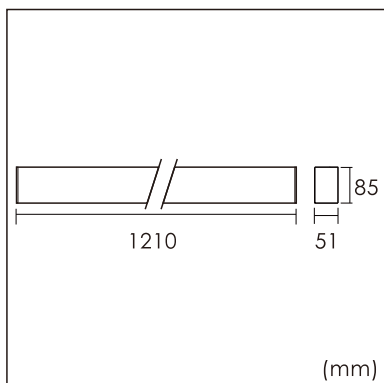

25.001.14002

GENERAL

Wall
Surface
black
IP20
3600 lm
UGR<19

LED

4000K neutral white
CRI ≥ 80
L80(B10)50,000H
SDCM <3

PHYSICAL

length 1210 mm
width 51 mm
height 85 mm
3 kg

ELECTRICAL

No Dimming
30W
130 lm/W
AC200~240V

The data values for the luminous flux are initially subject to a tolerance of +/- 10%, those for the electrical connected load are initially subject to a tolerance of +/- 10%, and those for the colour temperature are initially subject to a tolerance of +/- 150 K. Product illustrations serve as examples and may differ from the original. No liability is assumed for typographical or printing errors. We reserve the right to make alterations in the interest of improving our products.