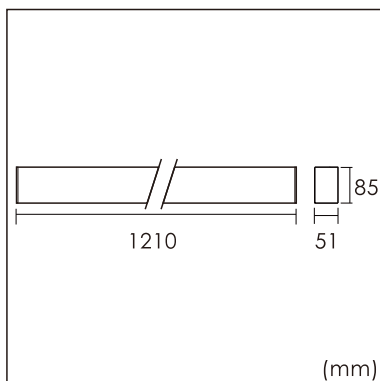

The data values for the luminous flux are initially subject to a tolerance of +/- 10%, those for the electrical connected load are initially subject to a tolerance of +/- 10%, and those for the colour temperature are initially subject to a tolerance of +/- 150 K. Product illustrations serve as examples and may differ from the original. No liability is assumed for typographical or printing errors. We reserve the right to make alterations in the interest of improving our products.