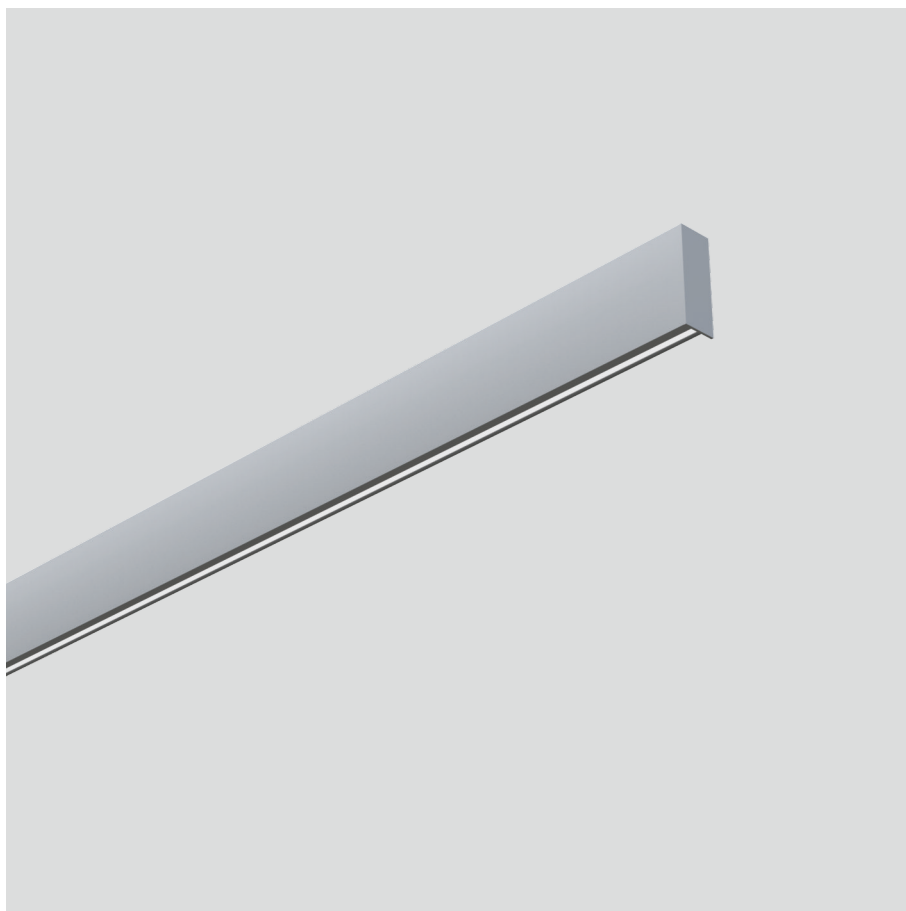

Eros-W

Wall mounted luminaire

25.002.34048

GENERAL

Wall
Surface
Silver
IP20
5400 lm
UGR<19

LED

4000K neutral white
CRI ≥ 80
L80(B10)50,000H
SDCM <3

PHYSICAL

length 1800 mm
width 27.8 mm
height 76 mm
2.6 kg

ELECTRICAL

1~10V Dimming
60W
90 lm/W
AC200~240V

The data values for the luminous flux are initially subject to a tolerance of +/- 10%, those for the electrical connected load are initially subject to a tolerance of +/- 10%, and those for the colour temperature are initially subject to a tolerance of +/- 150 K. Product illustrations serve as examples and may differ from the original. No liability is assumed for typographical or printing errors. We reserve the right to make alterations in the interest of improving our products.