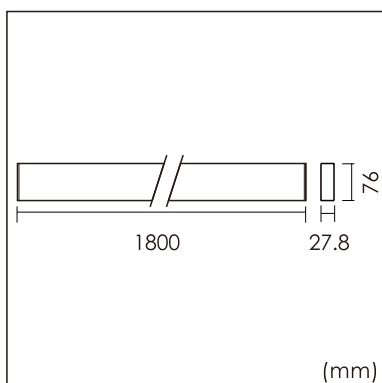

Eros-W

Wall mounted luminaire

25.002.34048

GENERAL

Wall
Surface
Silver
IP20
5400 lm
UGR<19

LED

4000K neutral white
CRI ≥ 80
L80(B10)50,000H
SDCM <3

PHYSICAL

length 1800 mm
width 27.8 mm
height 76 mm
2.6 kg

ELECTRICAL

1~10V Dimming
60W
90 lm/W
AC200~240V

The data values for the luminous flux are initially subject to a tolerance of +/- 10%, those for the electrical connected load are initially subject to a tolerance of +/- 10%, and those for the colour temperature are initially subject to a tolerance of +/- 150 K. Product illustrations serve as examples and may differ from the original. No liability is assumed for typographical or printing errors. We reserve the right to make alterations in the interest of improving our products.