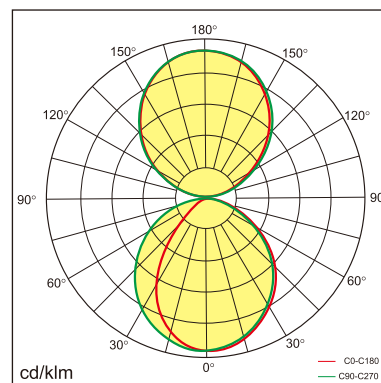

Eros-W

Wall mounted luminaire

25.002.34048

GENERAL

Wall
Surface
Silver
IP20
5400 lm
UGR<19

LED

4000K neutral white
CRI ≥ 80
L80(B10)50,000H
SDCM <3

PHYSICAL

length 1800 mm
width 27.8 mm
height 76 mm
2.6 kg

ELECTRICAL

1~10V Dimming
60W
90 lm/W
AC200~240V

The data values for the luminous flux are initially subject to a tolerance of +/- 10%, those for the electrical connected load are initially subject to a tolerance of +/- 10%, and those for the colour temperature are initially subject to a tolerance of +/- 150 K. Product illustrations serve as examples and may differ from the original. No liability is assumed for typographical or printing errors. We reserve the right to make alterations in the interest of improving our products.