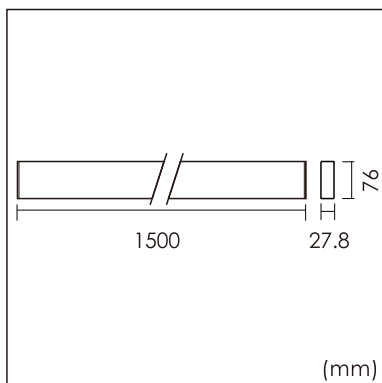

Eros-W

Wall mounted luminaire

25.002.13031

GENERAL

Wall
Surface
Silver
IP20
4500 lm
UGR<19

LED

4000K neutral white
CRI ≥ 80
L80(B10)50,000H
SDCM <3

PHYSICAL

length 1500 mm
width 27.8 mm
height 76 mm
2.2 kg

ELECTRICAL

1~10V Dimming
50W
90 lm/W
AC200~240V

The data values for the luminous flux are initially subject to a tolerance of +/- 10%, those for the electrical connected load are initially subject to a tolerance of +/- 10%, and those for the colour temperature are initially subject to a tolerance of +/- 150 K. Product illustrations serve as examples and may differ from the original. No liability is assumed for typographical or printing errors. We reserve the right to make alterations in the interest of improving our products.