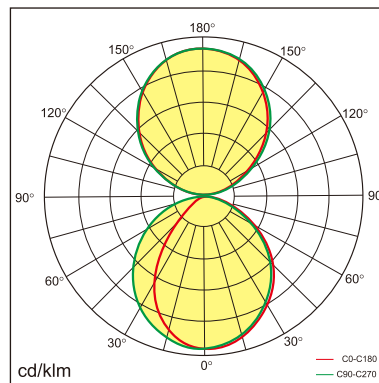

Eros-W

Wall mounted luminaire

25.002.13031

GENERAL

Wall
Surface
Silver
IP20
4500 lm
UGR<19

LED

4000K neutral white
CRI ≥ 80
L80(B10)50,000H
SDCM <3

PHYSICAL

length 1500 mm
width 27.8 mm
height 76 mm
2.2 kg

ELECTRICAL

1~10V Dimming
50W
90 lm/W
AC200~240V

The data values for the luminous flux are initially subject to a tolerance of +/- 10%, those for the electrical connected load are initially subject to a tolerance of +/- 10%, and those for the colour temperature are initially subject to a tolerance of +/- 150 K. Product illustrations serve as examples and may differ from the original. No liability is assumed for typographical or printing errors. We reserve the right to make alterations in the interest of improving our products.