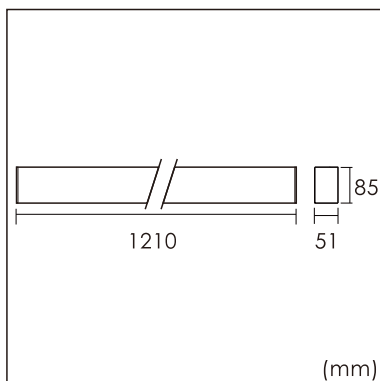

25.001.34006

GENERAL

Wall
Surface
Silver
IP20
3600 lm
UGR<19

LED

4000K neutral white
CRI ≥ 80
L80(B10)50,000H
SDCM <3

PHYSICAL

length 1210 mm
width 51 mm
height 85 mm
3 kg

ELECTRICAL

No Dimming
30W
130 lm/W
AC200~240V

The data values for the luminous flux are initially subject to a tolerance of +/- 10%, those for the electrical connected load are initially subject to a tolerance of +/- 10%, and those for the colour temperature are initially subject to a tolerance of +/- 150 K. Product illustrations serve as examples and may differ from the original. No liability is assumed for typographical or printing errors. We reserve the right to make alterations in the interest of improving our products.