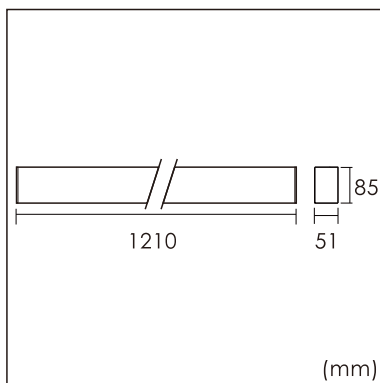

The data values for the luminous flux are initially subject to a tolerance of +/- 10%, those for the electrical connected load are initially subject to a tolerance of +/- 10%, and those for the colour temperature are initially subject to a tolerance of +/- 150 K. Product illustrations serve as examples and may differ from the original. No liability is assumed for typographical or printing errors. We reserve the right to make alterations in the interest of improving our products.