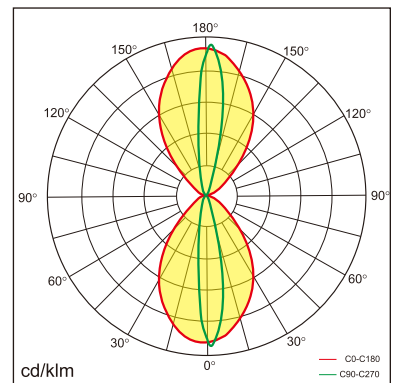

The data values for the luminous flux are initially subject to a tolerance of +/- 10%, those for the electrical connected load are initially subject to a tolerance of +/- 10%, and those for the colour temperature are initially subject to a tolerance of +/- 150 K. Product illustrations serve as examples and may differ from the original. No liability is assumed for typographical or printing errors. We reserve the right to make alterations in the interest of improving our products.