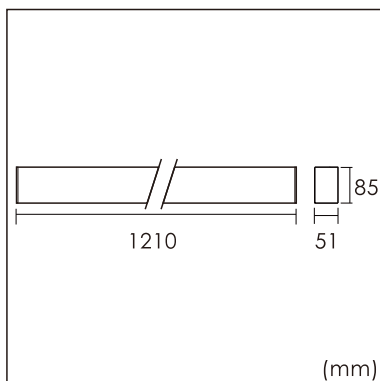

25.001.23009

GENERAL

Wall
Surface
White
IP20
3600 lm
UGR<19

LED

3000K warm white
CRI ≥ 80
L80(B10)50,000H
SDCM <3

PHYSICAL

length 1210 mm
width 51 mm
height 85 mm
3 kg

ELECTRICAL

1~10V Dimming
30W
130 lm/W
AC200~240V

The data values for the luminous flux are initially subject to a tolerance of +/- 10%, those for the electrical connected load are initially subject to a tolerance of +/- 10%, and those for the colour temperature are initially subject to a tolerance of +/- 150 K. Product illustrations serve as examples and may differ from the original. No liability is assumed for typographical or printing errors. We reserve the right to make alterations in the interest of improving our products.