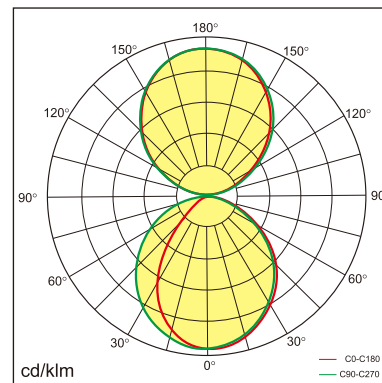

Eros-W

Wall mounted luminaire

25.002.23045

GENERAL

Wall
Surface
White
IP20
5400 lm
UGR<19

LED

3000K warm white
CRI ≥ 80
L80(B10)50,000H
SDCM <3

PHYSICAL

length 1800 mm
width 27.8 mm
height 76 mm
2.6 kg

ELECTRICAL

1~10V Dimming
60W
90 lm/W
AC200~240V

The data values for the luminous flux are initially subject to a tolerance of +/- 10%, those for the electrical connected load are initially subject to a tolerance of +/- 10%, and those for the colour temperature are initially subject to a tolerance of +/- 150 K. Product illustrations serve as examples and may differ from the original. No liability is assumed for typographical or printing errors. We reserve the right to make alterations in the interest of improving our products.