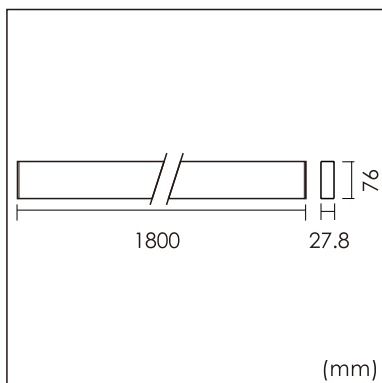

Eros-W

Wall mounted luminaire

25.002.23045

GENERAL

Wall
Surface
White
IP20
5400 lm
UGR<19

LED

3000K warm white
CRI ≥ 80
L80(B10)50,000H
SDCM <3

PHYSICAL

length 1800 mm
width 27.8 mm
height 76 mm
2.6 kg

ELECTRICAL

1~10V Dimming
60W
90 lm/W
AC200~240V

The data values for the luminous flux are initially subject to a tolerance of +/- 10%, those for the electrical connected load are initially subject to a tolerance of +/- 10%, and those for the colour temperature are initially subject to a tolerance of +/- 150 K. Product illustrations serve as examples and may differ from the original. No liability is assumed for typographical or printing errors. We reserve the right to make alterations in the interest of improving our products.