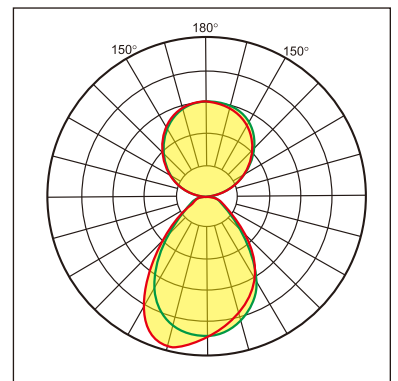

Odin-WS

Wall mounted luminaire

25.004.33011

GENERAL

Wall
Surface
Silver
IP20
3600 lm
Beam Angle $\uparrow 110^\circ/90^\circ \downarrow$
UGR<18

LED

3000K warm white
CRI ≥ 80
L80(B10)50,000H
SDCM <3

PHYSICAL

length 610 mm
width 265 mm
height 30 mm
3.15 kg

ELECTRICAL

1~10V Dimming
40W
90 lm/W
AC200~240V

The data values for the luminous flux are initially subject to a tolerance of +/- 10%, those for the electrical connected load are initially subject to a tolerance of +/- 10%, and those for the colour temperature are initially subject to a tolerance of +/- 150 K. Product illustrations serve as examples and may differ from the original. No liability is assumed for typographical or printing errors. We reserve the right to make alterations in the interest of improving our products.