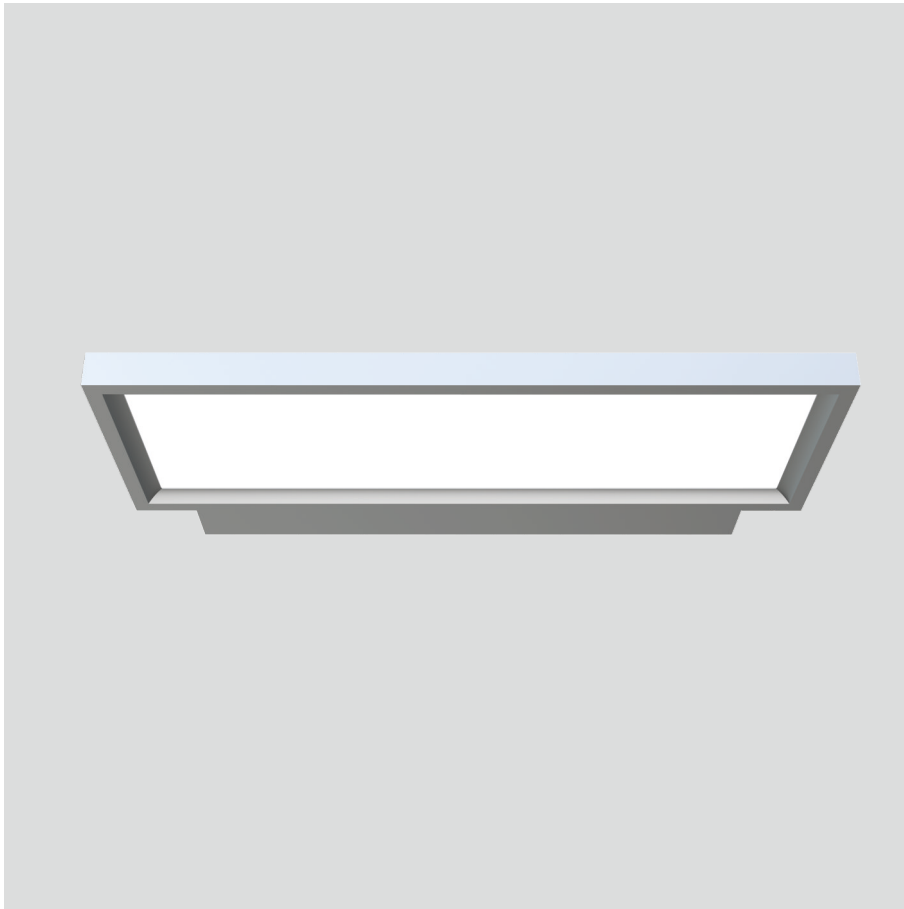

Odin-WS

Wall mounted luminaire

25.004.33011

GENERAL

Wall
Surface
Silver
IP20
3600 lm
Beam Angle $\uparrow 110^\circ/90^\circ \downarrow$
UGR<18

LED

3000K warm white
CRI ≥ 80
L80(B10)50,000H
SDCM <3

PHYSICAL

length 610 mm
width 265 mm
height 30 mm
3.15 kg

ELECTRICAL

1~10V Dimming
40W
90 lm/W
AC200~240V

The data values for the luminous flux are initially subject to a tolerance of +/- 10%, those for the electrical connected load are initially subject to a tolerance of +/- 10%, and those for the colour temperature are initially subject to a tolerance of +/- 150 K. Product illustrations serve as examples and may differ from the original. No liability is assumed for typographical or printing errors. We reserve the right to make alterations in the interest of improving our products.