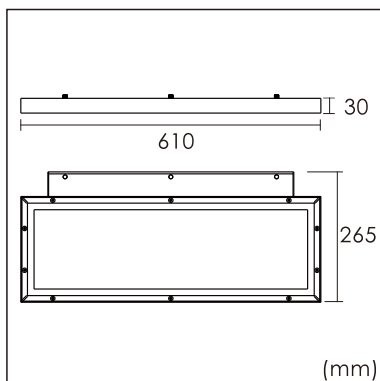

Odin-WS

Wall mounted luminaire

25.004.33011

GENERAL

Wall
Surface
Silver
IP20
3600 lm
Beam Angle $\uparrow 110^\circ/90^\circ \downarrow$
UGR<18

LED

3000K warm white
CRI ≥ 80
L80(B10)50,000H
SDCM <3

PHYSICAL

length 610 mm
width 265 mm
height 30 mm
3.15 kg

ELECTRICAL

1~10V Dimming
40W
90 lm/W
AC200~240V

The data values for the luminous flux are initially subject to a tolerance of +/- 10%, those for the electrical connected load are initially subject to a tolerance of +/- 10%, and those for the colour temperature are initially subject to a tolerance of +/- 150 K. Product illustrations serve as examples and may differ from the original. No liability is assumed for typographical or printing errors. We reserve the right to make alterations in the interest of improving our products.