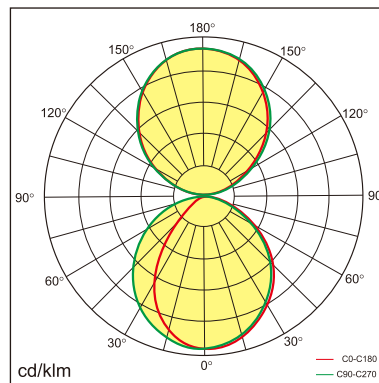

Eros-W

Wall mounted luminaire

25.002.23015

GENERAL

Wall
Surface
White
IP20
3600 lm
UGR<19

LED

3000K warm white
CRI ≥ 80
L80(B10)50,000H
SDCM <3

PHYSICAL

length 1200 mm
width 27.8 mm
height 76 mm
1.8 kg

ELECTRICAL

DALI Dimming
40W
90 lm/W
AC200~240V

The data values for the luminous flux are initially subject to a tolerance of +/- 10%, those for the electrical connected load are initially subject to a tolerance of +/- 10%, and those for the colour temperature are initially subject to a tolerance of +/- 150 K. Product illustrations serve as examples and may differ from the original. No liability is assumed for typographical or printing errors. We reserve the right to make alterations in the interest of improving our products.