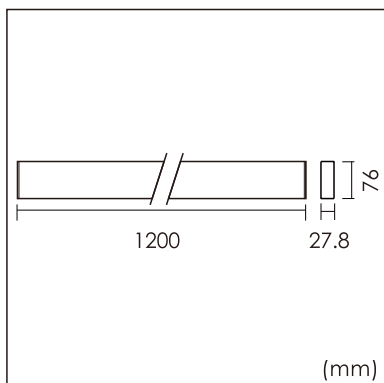

Eros-W

Wall mounted luminaire

25.002.23015

GENERAL

Wall
Surface
White
IP20
3600 lm
UGR<19

LED

3000K warm white
CRI ≥ 80
L80(B10)50,000H
SDCM <3

PHYSICAL

length 1200 mm
width 27.8 mm
height 76 mm
1.8 kg

ELECTRICAL

DALI Dimming
40W
90 lm/W
AC200~240V

The data values for the luminous flux are initially subject to a tolerance of +/- 10%, those for the electrical connected load are initially subject to a tolerance of +/- 10%, and those for the colour temperature are initially subject to a tolerance of +/- 150 K. Product illustrations serve as examples and may differ from the original. No liability is assumed for typographical or printing errors. We reserve the right to make alterations in the interest of improving our products.